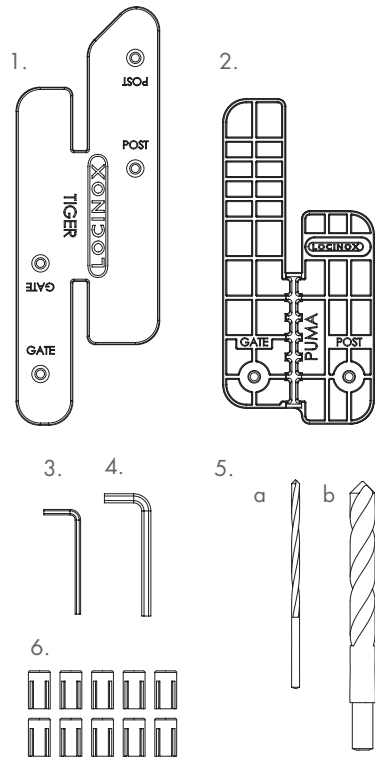

# TIGERDRILL INSTALLATION INSTRUCTION

## PACKAGE CONTENT

1. Tigerdrill
2. Pumadrill
3. Allen Key 3 mm
4. Allen Key 5 mm
5. Drills:
  - a.  $\varnothing$  5 mm - 3/16"
  - b.  $\varnothing$  15 mm - 9/16"
6. 10x Q-Fix expander

## DIMENSIONS

## 1A. POSITIONING LEFT TURNING GATE

Left opening gate