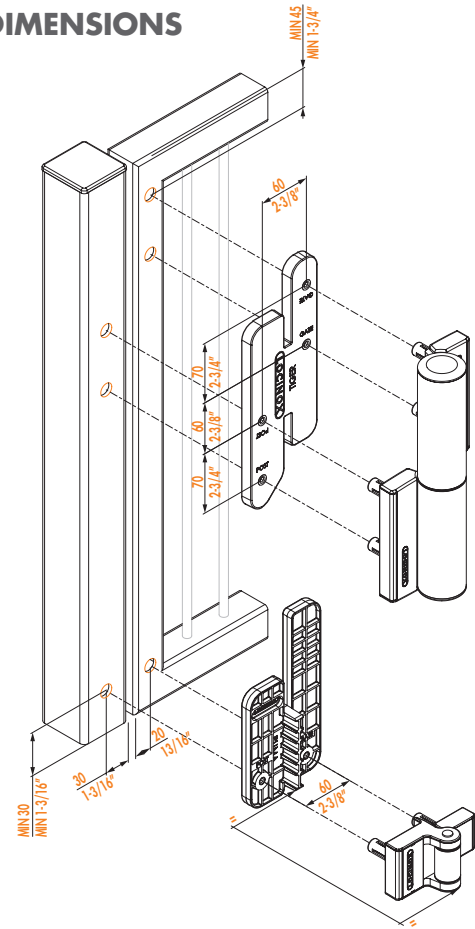

# TIGERDRILL INSTALLATION INSTRUCTION

## PACKAGE CONTENT

1. Tigerdrill
2. Pumadrill
3. Allen Key 3 mm
4. Allen Key 5 mm
5. Drills:
  - a.  $\varnothing$  5 mm - 3/16"
  - b.  $\varnothing$  15 mm - 9/16"
6. 10x Q-Fix expander

## DIMENSIONS