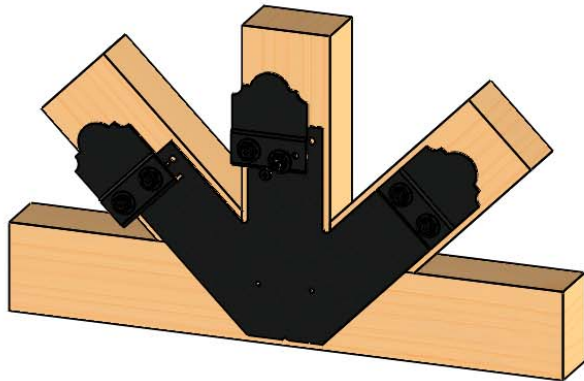

Weight: 8.98 LBS
 Scale: 1:4
 Last updated: 7/13/2015

Weight: 8.98 LBS
Scale: 1:4
Last updated: 7/13/2015

56646-10

Product & Packaging Specs

Truss Base Fan 3 Point

Item #: Typical Installation & Basic Assembly

Weight: 44.17 LBS
Scale: 1:12
Last updated: 7/13/2015

56646-10

Product & Packaging Specs

Truss Base Fan 3 Point

Item #: 56646ASM with 56625

ITEM NO.	QTY.	PART NUMBER	DESCRIPTION
1	1	56646-10	Truss Base Fan 3 Point
2	6	56625	OWT Timber Screw 1-3/4"
3	3	56611	Truss Accent Assembly

Weight: 44.17 LBS
 Scale: 1:4
 Last updated: 7/13/2015

56646-10

not sold as shown; for use in Projects only

V1.00 - Installation Instructions effective May 1, 2015 and reflects information that available as of April 10, 2014. This information is updated periodically and should not be relied upon after May 1, 2015. Please visit www.OZCOBP.com to get current information