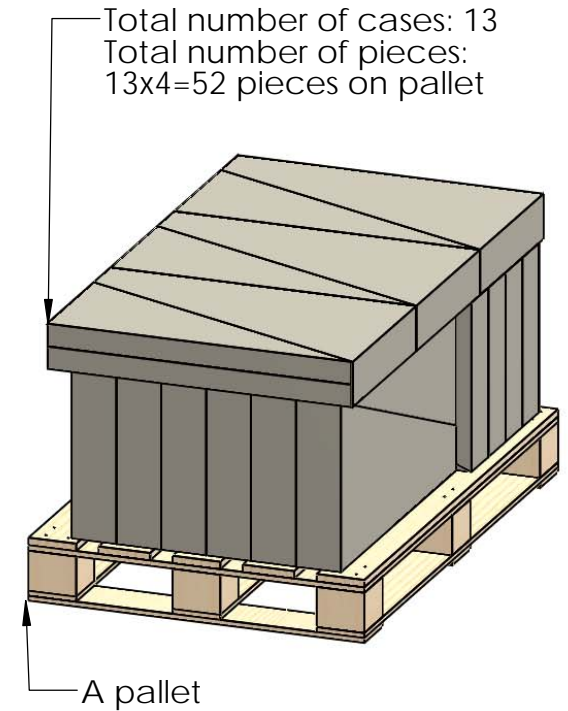

Product & Packaging Specs

56646 Packing

Item #: Pallet packing

Item #: **56646** | **TBF-3-PT**
Truss Base Fan 3 Point
PALLET **52 pcs**
SKU#: 56846
Weight: 626 lbs
LOT# Priority#

additional pallet packing instructions

- plywood on top layer
- strap to pallet
- clear wrap around boxes

Weight: 626 LBS
Scale: 1:16
Last updated: 7/13/2015