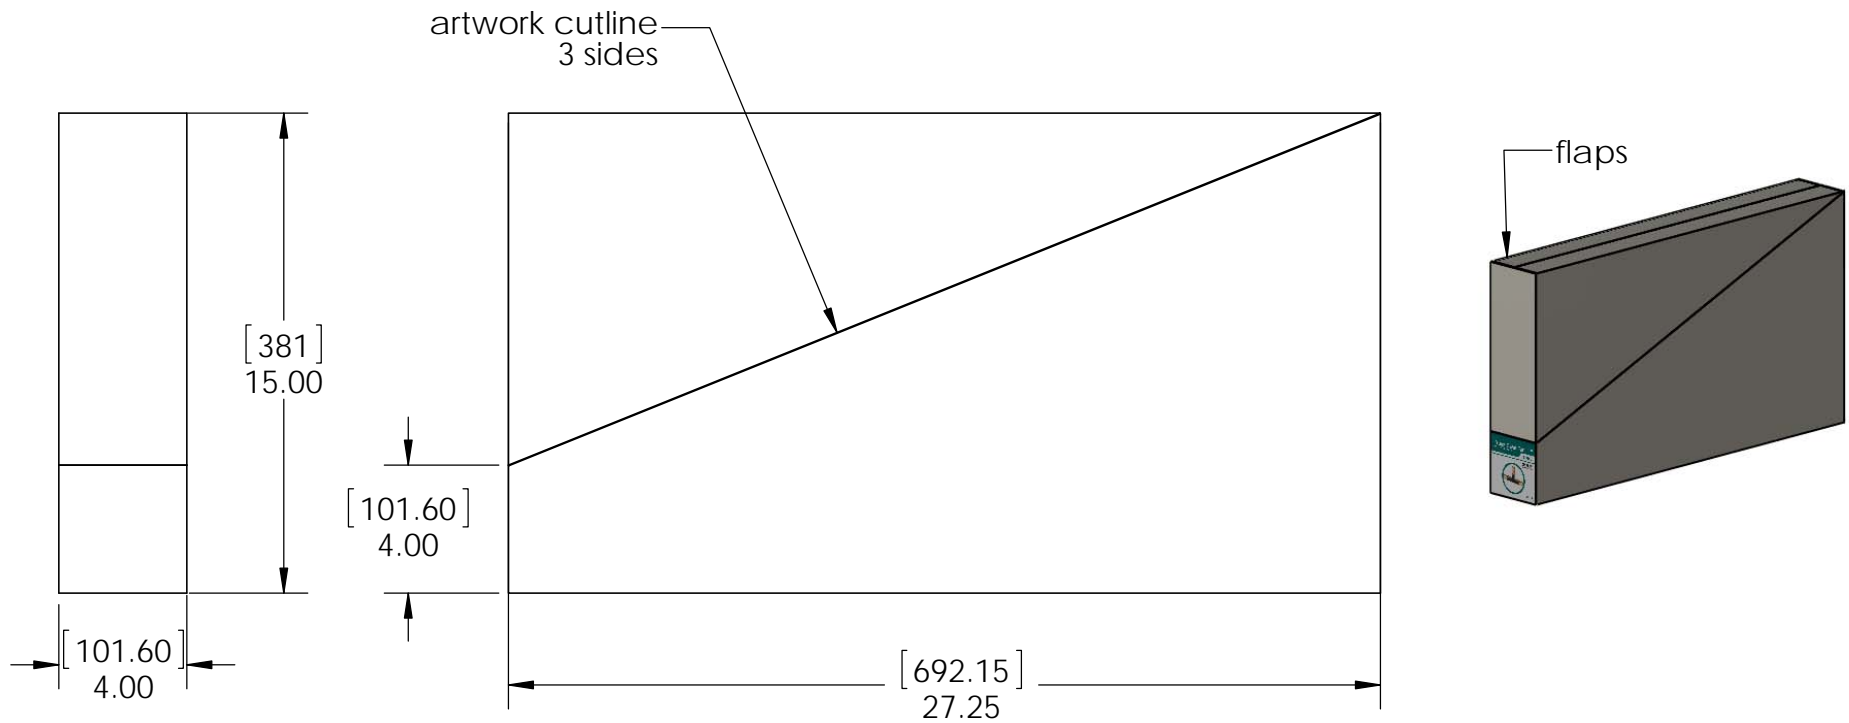

Material: Corrugated Paper
Finish: See Artwork
Weight: 0.31 LBS
Scale: 1:6
Last updated: 7/13/2015