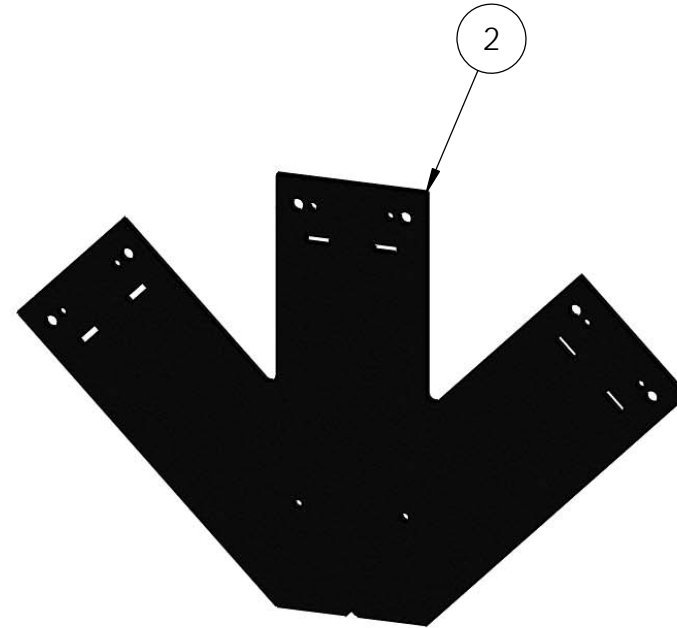

Product & Packaging Specs

56646 Packing

Item #: Box packing

secure with straps as shown

items not shown:

- installation instructions
- parts wrapped in packing foam sheet

ITEM NO.	QTY.	PART NUMBER	DESCRIPTION
1	1	Truss Base Fan Box	Box, Truss Base Fan
2	1	56646-10	Truss Base Fan 3 Point

Weight: 9.35 LBS
Scale: 1:6
Last updated: 7/13/2015

56646-10