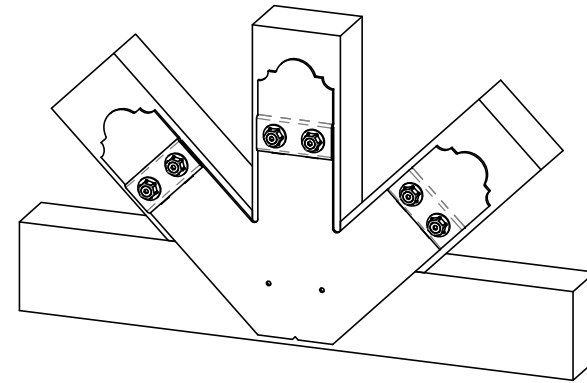

Weight: 8.98 LBS
 Scale: 1:4
 Last updated: 7/13/2015

Weight: 8.98 LBS
Scale: 1:4
Last updated: 7/13/2015

56646-10

Product & Packaging Specs

Truss Base Fan 3 Point

Item #: Typical Installation & Basic Assembly

Weight: 44.17 LBS
Scale: 1:12
Last updated: 7/13/2015

56646-10

Product & Packaging Specs

Truss Base Fan 3 Point

Item #: 56646ASM with 56625

ITEM NO.	QTY.	PART NUMBER	DESCRIPTION
1	1	56646-10	Truss Base Fan 3 Point
2	6	56625	OWT Timber Screw 1-3/4"
3	3	56611	Truss Accent Assembly

Weight: 44.17 LBS
 Scale: 1:4
 Last updated: 7/13/2015

56646-10

not sold as shown; for use in Projects only

V1.00 - Installation Instructions effective May 1, 2015 and reflects information that available as of April 10, 2014. This information is updated periodically and should not be relied upon after May 1, 2015. Please visit www.OZCOBP.com to get current information