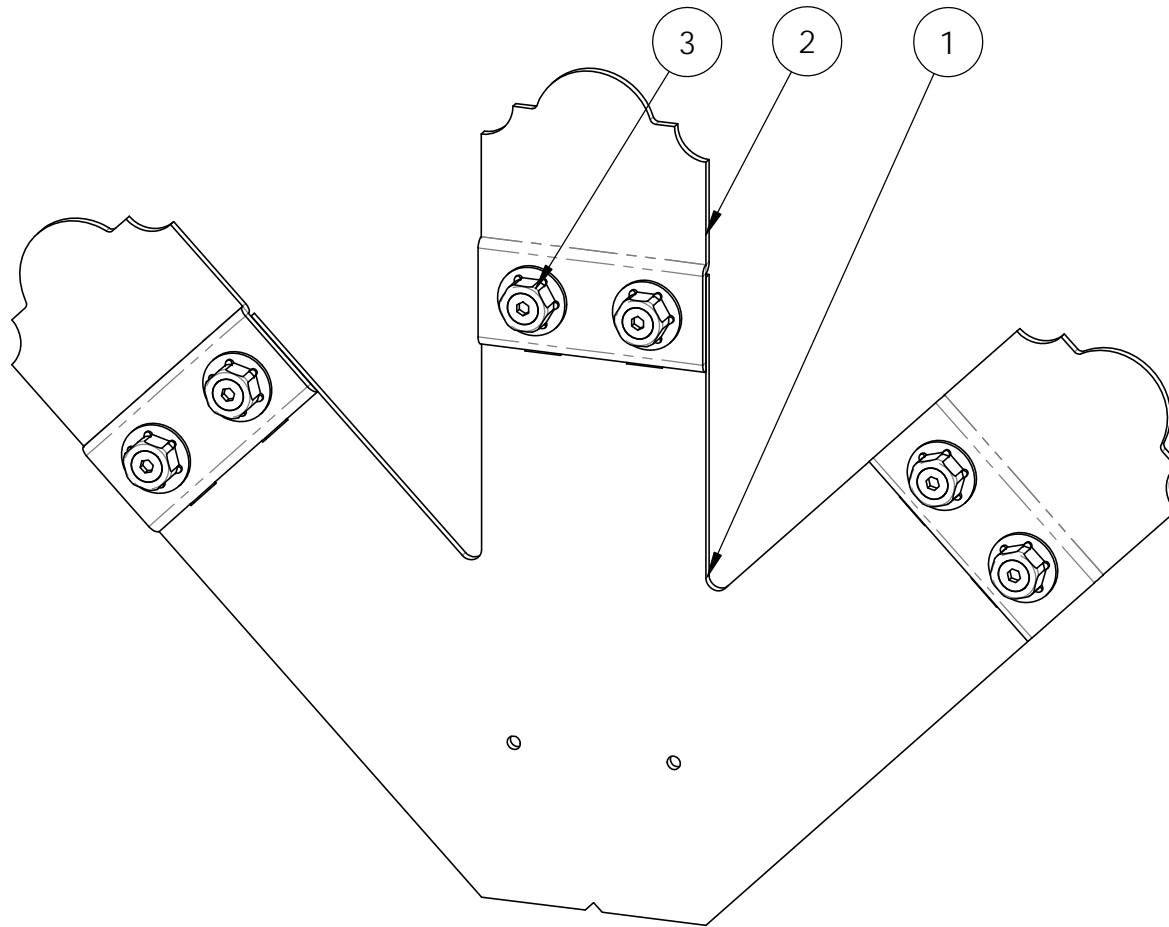

Weight: 8.98 LBS
 Scale: 1:4
 Last updated: 7/13/2015

Weight: 8.98 LBS
Scale: 1:4
Last updated: 7/13/2015

56646-10

Product & Packaging Specs

Truss Base Fan 3 Point

Item #: Typical Installation & Basic Assembly

Weight: 44.17 LBS
Scale: 1:12
Last updated: 7/13/2015

56646-10

Product & Packaging Specs

Truss Base Fan 3 Point

Item #: 56646ASM with 56625

ITEM NO.	QTY.	PART NUMBER	DESCRIPTION
1	1	56646-10	Truss Base Fan 3 Point
2	6	56625	OWT Timber Screw 1-3/4"
3	3	56611	Truss Accent Assembly

Weight: 44.17 LBS
 Scale: 1:4
 Last updated: 7/13/2015

56646-10

not sold as shown; for use in Projects only

V1.00 - Installation Instructions effective May 1, 2015 and reflects information that available as of April 10, 2014. This information is updated periodically and should not be relied upon after May 1, 2015. Please visit www.OZCOBP.com to get current information