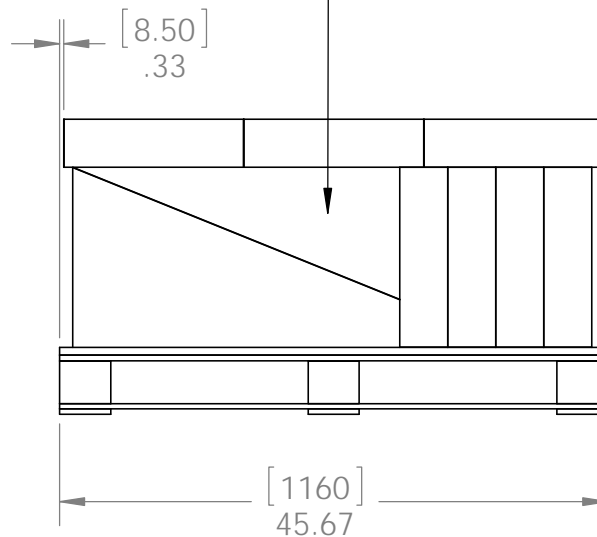

Product & Packaging Specs

56646 Packing

Item #: Pallet packing

Item #: **56646** | **TBF-3-PT**
Truss Base Fan 3 Point
PALLET **52 pcs**
SKU#: 56846
Weight: 626 lbs
LOT# Priority#

additional pallet packing instructions

- plywood on top layer
- strap to pallet
- clear wrap around boxes

Weight: 626 LBS
Scale: 1:16
Last updated: 7/13/2015