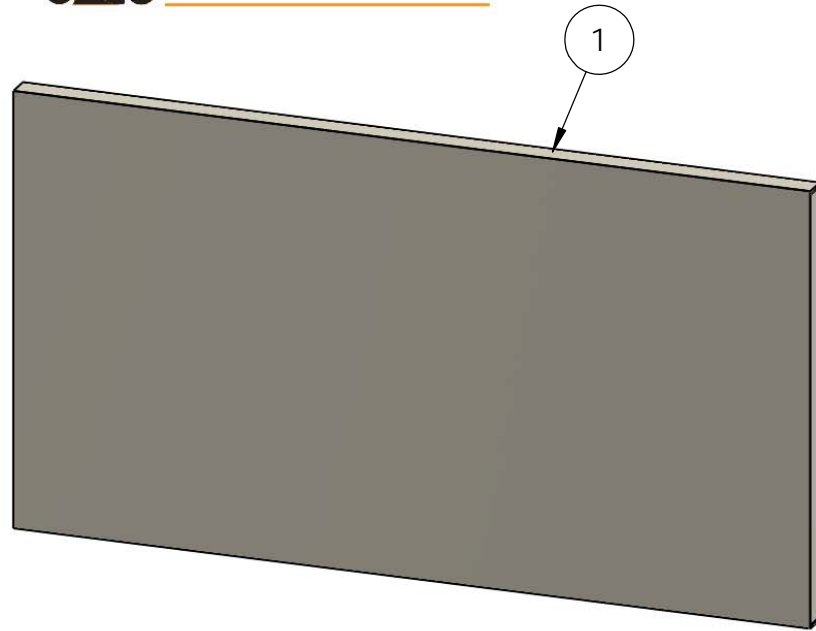

Product & Packaging Specs

56646 Packing

Item #: Box packing

secure with straps as shown

items not shown:

- installation instructions
- parts wrapped in packing foam sheet

ITEM NO.	QTY.	PART NUMBER	DESCRIPTION
1	1	Truss Base Fan Box	Box, Truss Base Fan
2	1	56646-10	Truss Base Fan 3 Point

Weight: 9.35 LBS
Scale: 1:6
Last updated: 7/13/2015

56646-10