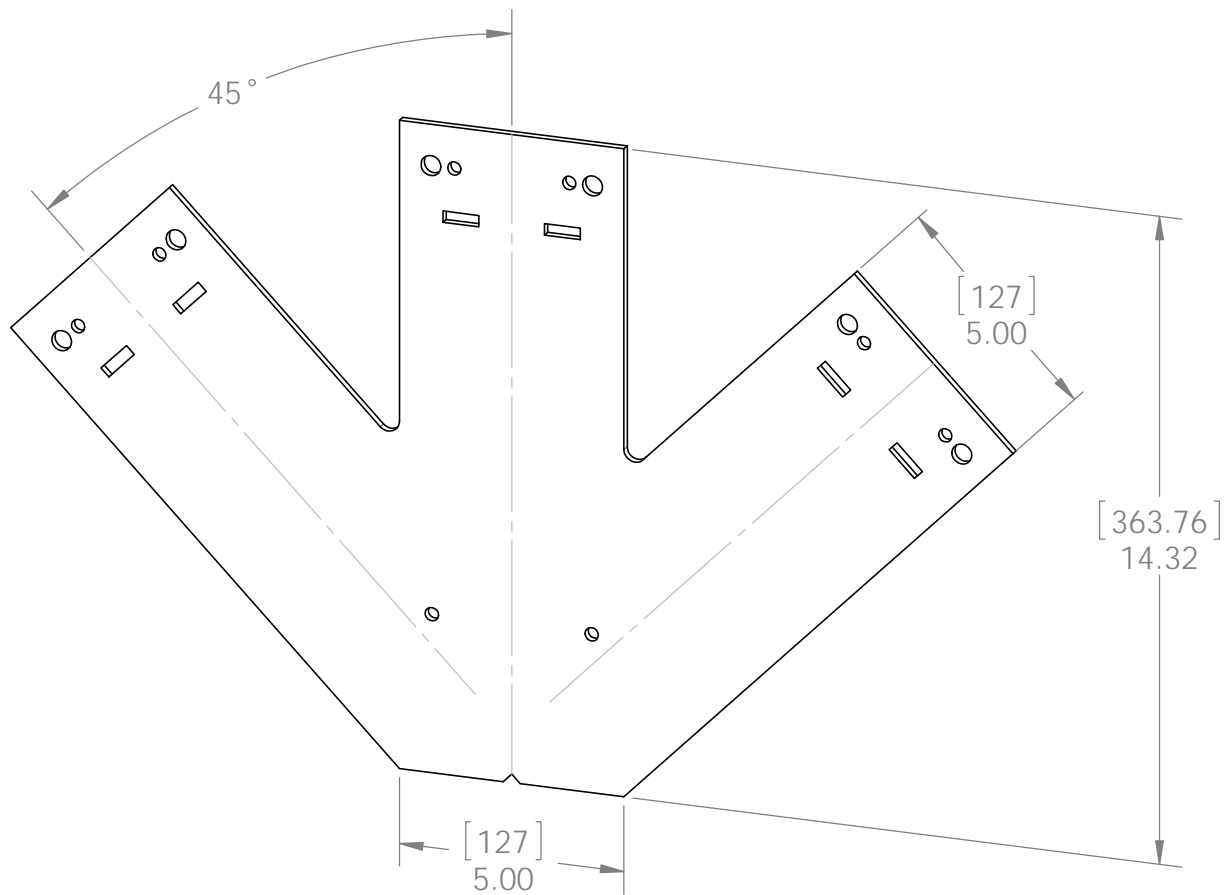

Weight: 8.98 LBS
 Scale: 1:4
 Last updated: 7/13/2015

Weight: 8.98 LBS
Scale: 1:4
Last updated: 7/13/2015

56646-10

Product & Packaging Specs

Truss Base Fan 3 Point

Item #: Typical Installation & Basic Assembly

Weight: 44.17 LBS
Scale: 1:12
Last updated: 7/13/2015

56646-10

Product & Packaging Specs

Truss Base Fan 3 Point

Item #: 56646ASM with 56625

ITEM NO.	QTY.	PART NUMBER	DESCRIPTION
1	1	56646-10	Truss Base Fan 3 Point
2	6	56625	OWT Timber Screw 1-3/4"
3	3	56611	Truss Accent Assembly

Weight: 44.17 LBS
 Scale: 1:4
 Last updated: 7/13/2015

56646-10

not sold as shown; for use in Projects only

V1.00 - Installation Instructions effective May 1, 2015 and reflects information that available as of April 10, 2014. This information is updated periodically and should not be relied upon after May 1, 2015. Please visit www.OZCOBP.com to get current information

- installation instructions
- parts wrapped in packing foam sheet

ITEM NO.	QTY.	PART NUMBER	DESCRIPTION
1	1	Truss Base Fan Box	Box, Truss Base Fan
2	1	56646-10	Truss Base Fan 3 Point

Weight: 9.35 LBS
 Scale: 1:6
 Last updated: 7/13/2015