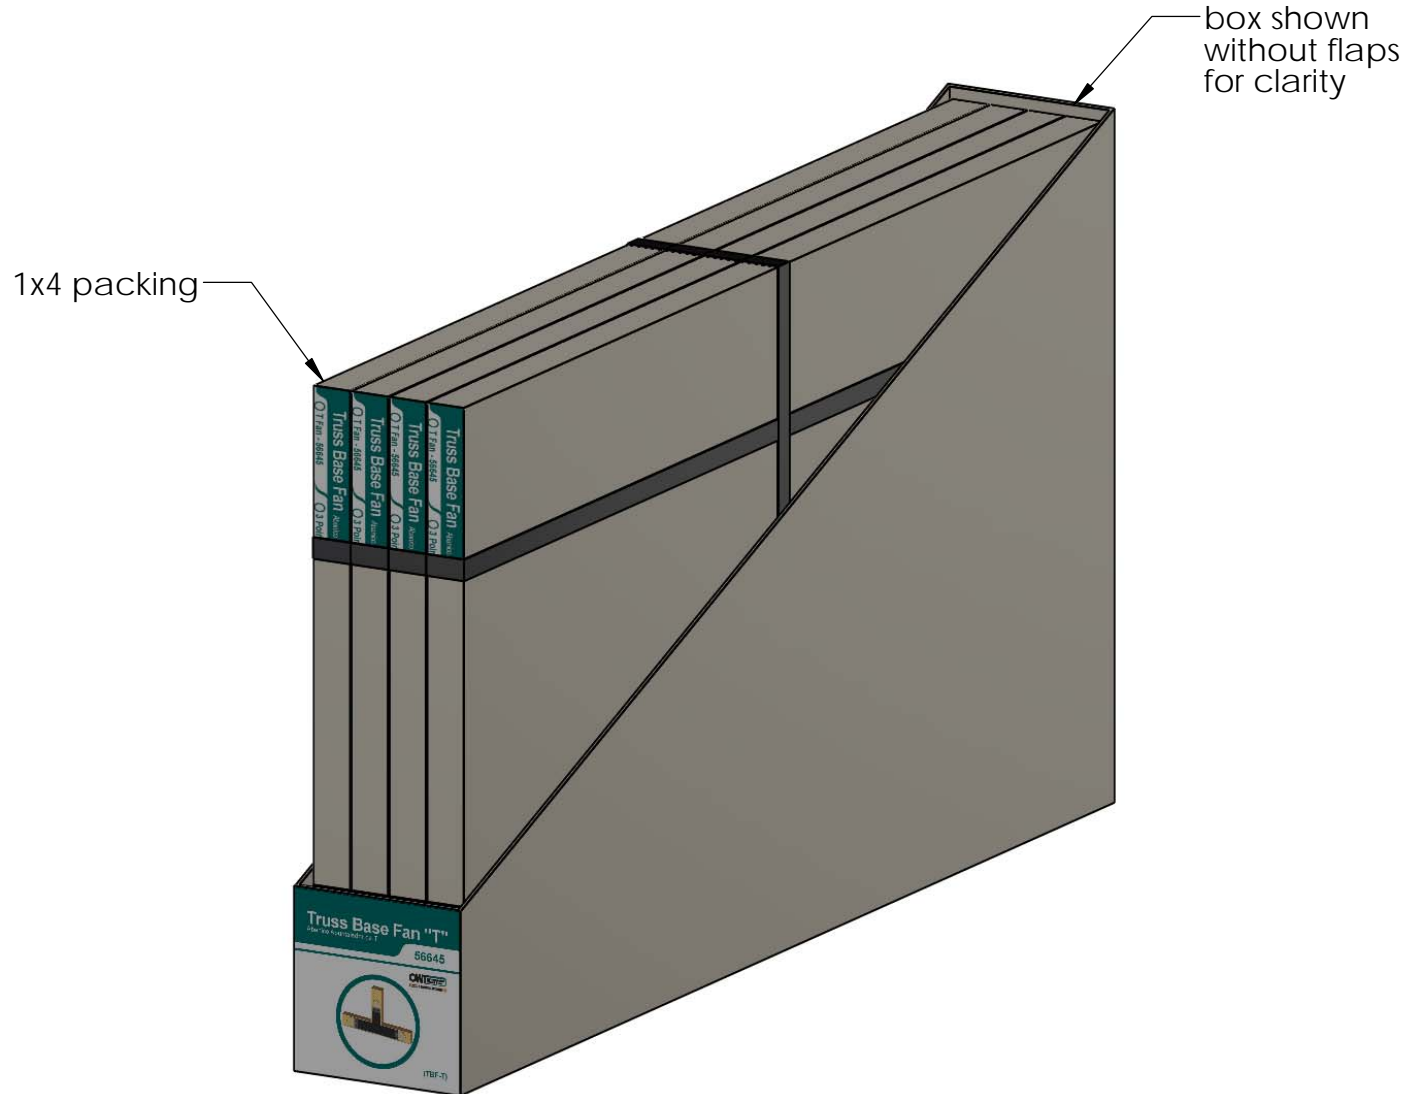

- installation instructions
- parts wrapped in packing foam sheet

ITEM NO.	QTY.	PART NUMBER	DESCRIPTION
1	1	Truss Base Fan Box	Box, Truss Base Fan
2	1	56646-10	Truss Base Fan 3 Point

Weight: 9.35 LBS
 Scale: 1:6
 Last updated: 7/13/2015

56646-10

Material: Corrugated Paper
 Finish: See Artwork
 Weight: 0.31 LBS
 Scale: 1:6
 Last updated: 7/13/2015

Product & Packaging Specs

56646 Packing

Item #: Case packing

Weight: 37.73 LBS
Scale: 1:4
Last updated: 7/13/2015