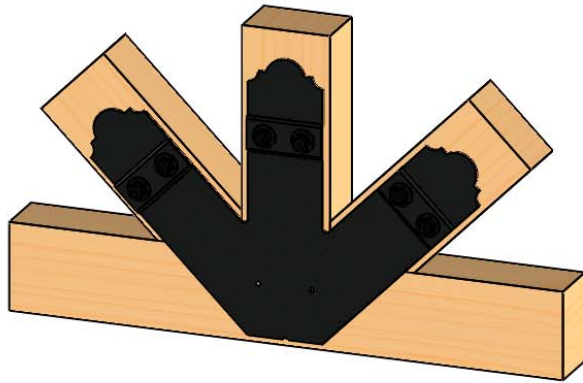

Weight: 8.98 LBS
 Scale: 1:4
 Last updated: 7/13/2015

Weight: 8.98 LBS
Scale: 1:4
Last updated: 7/13/2015

56646-10

Product & Packaging Specs

Truss Base Fan 3 Point

Item #: Typical Installation & Basic Assembly

Weight: 44.17 LBS
Scale: 1:12
Last updated: 7/13/2015

56646-10

Product & Packaging Specs

Truss Base Fan 3 Point

Item #: 56646ASM with 56625

ITEM NO.	QTY.	PART NUMBER	DESCRIPTION
1	1	56646-10	Truss Base Fan 3 Point
2	6	56625	OWT Timber Screw 1-3/4"
3	3	56611	Truss Accent Assembly

Weight: 44.17 LBS
 Scale: 1:4
 Last updated: 7/13/2015

56646-10

not sold as shown; for use in Projects only

V1.00 - Installation Instructions effective May 1, 2015 and reflects information that available as of April 10, 2014. This information is updated periodically and should not be relied upon after May 1, 2015. Please visit www.OZCOBP.com to get current information