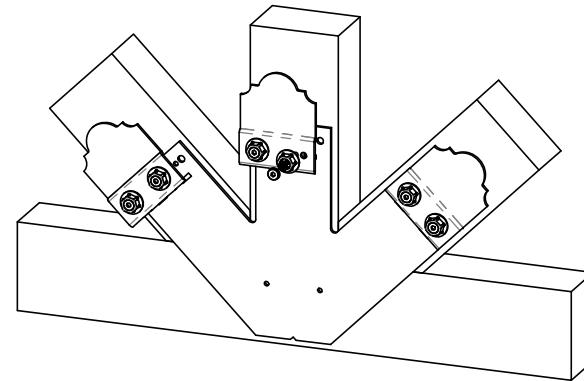

Weight: 8.98 LBS
 Scale: 1:4
 Last updated: 7/13/2015

Weight: 8.98 LBS
Scale: 1:4
Last updated: 7/13/2015

56646-10

Product & Packaging Specs

Truss Base Fan 3 Point

Item #: Typical Installation & Basic Assembly

Weight: 44.17 LBS
Scale: 1:12
Last updated: 7/13/2015

56646-10

Product & Packaging Specs

Truss Base Fan 3 Point

Item #: 56646ASM with 56625

ITEM NO.	QTY.	PART NUMBER	DESCRIPTION
1	1	56646-10	Truss Base Fan 3 Point
2	6	56625	OWT Timber Screw 1-3/4"
3	3	56611	Truss Accent Assembly

Weight: 44.17 LBS
 Scale: 1:4
 Last updated: 7/13/2015

56646-10

not sold as shown; for use in Projects only

V1.00 - Installation Instructions effective May 1, 2015 and reflects information that available as of April 10, 2014. This information is updated periodically and should not be relied upon after May 1, 2015. Please visit www.OZCOBP.com to get current information