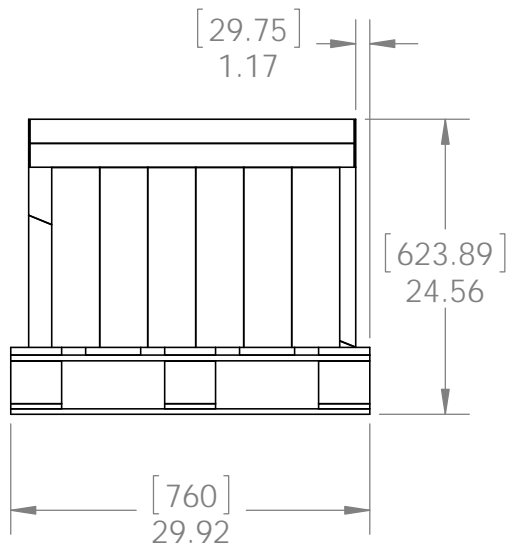

Product & Packaging Specs

56646 Packing

Item #: Pallet packing

Item #: **56646** | **TBF-3-PT**
Truss Base Fan 3 Point
PALLET **52 pcs**
SKU#: 56846
Weight: 626 lbs
LOT# Priority#

additional pallet packing instructions

- plywood on top layer
- strap to pallet
- clear wrap around boxes

Weight: 626 LBS
Scale: 1:16
Last updated: 7/13/2015