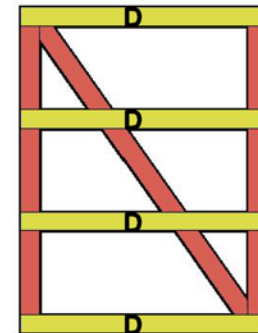

**DOUBLE DUMPSTER GATES
(TWO 6 FOOT WIDE 96" HIGH
GATES)
REAR EYE HINGES
(Product Codes #8324)
GATE HUNG BETWEEN POSTS**

Distance between gate and hinge post	A
Width of Left Gate	B
Distance between gates	C
Width of Right Gate	D
Distance between gate and hinge post	E
Total distance between posts	F

Hardware Required								
	Galvanized Finish	Black Powder Coat over Galvanized Finish	Rear Eye Hinge Advantages					
Hinge Sets	2 of 8324-S242	2 of 8324-S24P	Opens 180 degrees Incredible amount of adjustment Easy operation & Very Strong Minimal distance between gate and post					
fasteners included with hardware	Two Sets Includes							
Cane Bolt (Vertical)	2 of 5000-362	2 of 5000-36SP						
	Central Latch Options		Dimensions (feet and inches)					
Cane Bolt and Keep	5000-122 plus 5000-002	5000-12SP plus 5000-00SP	A	B	C	D	E	F
	Lumber Required		1"	6'	1"	6'	1"	12' 3"
Posts	2 of 12' x 6" x6" (usually dressed out at 5.5" x 5.5")							
	Rails, Stiles (uprights) and Diagonals made from full 1" thick by 5.5" wide lumber (commonly stocked decking material or rough cut lumber)							
Rails	6 of 12' x 1" x 5.5"							
Stiles	4 of 8' x 1" x 5.5"							
Diagonals	2 of 12' x 1" x 5.5"							
Vertical Boards for Front	26 of 8' x 1" x 5.5"							
Fasteners Required								
Approximately 100 of 1.75" x #8 wood screws (stainless preferred)								
28 of 3.5" x 3/8" carriage bolts (hot dipped galvanized or stainless steel), nuts, and washers								
Mounting Plate Fasteners - 20 of 3/8" carriage bolts that are 1" longer than thickness of gate post (preferred) or 20 of 3/8" lag bolts (minimum of 4" long)								

Hoover Fence Company

Download includes this materials list, component cutting and layout sheet, tips on installing gate posts, and detailed instructions.
For a complete listing of our free gate plans and gate layouts visit hooverfence.com.

FLAT FRONTAL VIEW

THREE LAYERS

COMPONENTS (FULL 1" THICK x 5-1/2" WIDE)

Hoover Fence Company
6' Dumpster Board Gate