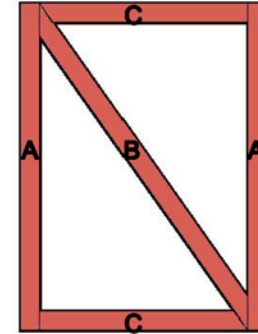

Hardware Required								
	Galvanized Finish	Black Powder Coat over Galvanized Finish	Rear Eye Hinge Advantages					
Hinge Sets	2 of 8324-S242	2 of 8324-S24P	Opens 180 degrees Incredible amount of adjustment Easy operation & Very Strong Minimal distance between gate and post					
fasteners included with hardware	Two Sets Includes							
Cane Bolt (Vertical)	2 of 5000-362	2 of 5000-36SP						
	Central Latch Options		Dimensions (feet and inches)					
Cane Bolt and Keep	5000-122 plus 5000-002	5000-12SP plus 5000-00SP	A	B	C	D	E	F
	Lumber Required		1"	6'	1"	6'	1"	12' 3"
Posts	2 of 12' x 6" x6" (usually dressed out at 5.5" x 5.5")							
	Rails, Stiles (uprights) and Diagonals made from full 1" thick by 5.5" wide lumber (commonly stocked decking material or rough cut lumber)							
Rails	6 of 12' x 1" x 5.5"							
Stiles	4 of 8' x 1" x 5.5"							
Diagonals	2 of 12' x 1" x 5.5"							
Vertical Boards for Front	26 of 8' x 1" x 5.5"							
Fasteners Required								
Approximately 100 of 1.75" x #8 wood screws (stainless preferred)								
28 of 3.5" x 3/8" carriage bolts (hot dipped galvanized or stainless steel), nuts, and washers								
Mounting Plate Fasteners - 20 of 3/8" carriage bolts that are 1" longer than thickness of gate post (preferred) or 20 of 3/8" lag bolts (minimum of 4" long)								

Hoover Fence Company

Download includes this materials list, component cutting and layout sheet, tips on installing gate posts, and detailed instructions.
For a complete listing of our free gate plans and gate layouts visit hooverfence.com.

FLAT FRONTAL VIEW

THREE LAYERS

COMPONENTS (FULL 1" THICK x 5-1/2" WIDE)

Hoover Fence Company
6' Dumpster Board Gate