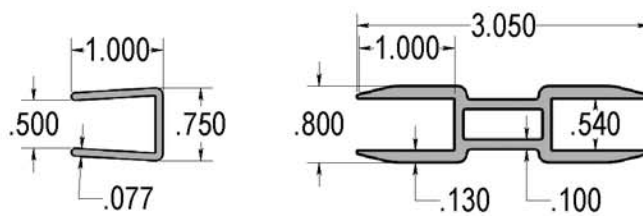

5/8" Hole Plug

7/8" x 3" Pergola Shade Cover

7/8" x 3"
Shade Cover

7/8" x 3"
Shade Cover Cap

#8 x 2"
Screw

5/8" Hole Plug

Lattice Pergola Shade Cover

All material copyright of Superior Plastic Products, Inc.,
Hoover Fence Company - www.hooverfence.com