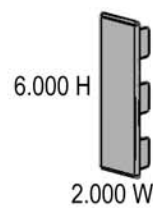

**2" x 6" Wall
Mount Bracket**

**2" x 6"
Pergola Coupler**

2" x 6" Hollow Louvered Rail / Accessories

**2" x 6"
Pergola End**

**2" Rafter
Bracket**

**#8 x 1"
Screw**

**2" x 6"
Rail Cap**

**2" x 6"
Wall
Mount Bracket**