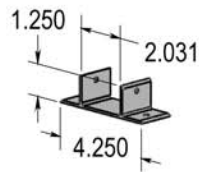

**#8 x 1"
Screw**

**2" x 8"
Rail Cap**

**2" x 8" Wall
Mount Bracket**

2" x 6" Hollow Rail / Accessories

**2" x 6"
Pergola End**

**2" Rafter
Bracket**

**#8 x 1"
Screw**

**2" x 6"
Rail Cap**