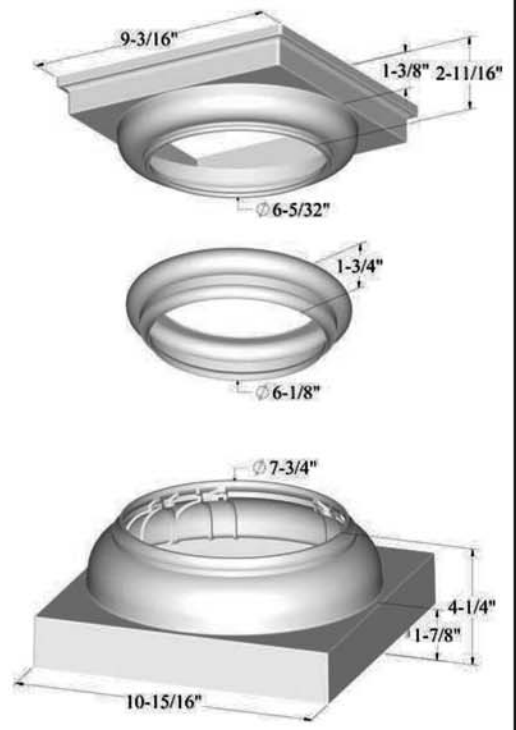

Customers are encouraged to have their pergolas drawn by a local structural engineer. We will provide engineering reports of structural components for these purposes.

Table of Contents

- 1 - Front Cover**
- 2 - Important Information**
- 3 - Table of Contents**
- 4 - 10" Tapered Column**
- 5 - 8" Tapered Column**
- 6 - 8" Straight Round Column**
- 7 - 8" Square Column**
- 8 - Savanna Column**
- 9 - 6" Pergola Posts**
- 10 - 2" x 8" Hollow Rails**
- 11 - 2" x 6" Hollow Rails**
- 12 - 2" x 6" Louvered Roof Rails**
- 13 - 2" x 6" Arched Rails**
- 14 - Aluminum Beam/Rafter Supports**
- 15 - Pergola Shade Covers**
- 16 - Lattice Shade Covers**
- 17 - Blank**
- 18 - Back Cover**

10" Tapered Column / Accessories

10" Tapered Column

Column Mount

Beam Mount

Trim Set

8" Tapered Column / Accessories

8" Tapered Column

Column Mount

Beam Mount

Trim Set

8" Straight Rd. Column / Accessories

8" Straight Rd. Column

Column Mount

Beam Mount

Trim Set

8" Square Column / Accessories