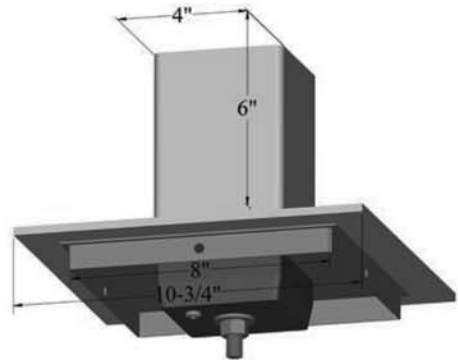

10" Tapered Column / Accessories

10" Tapered Column

Column Mount

Beam Mount

Trim Set

8" Tapered Column / Accessories

8" Tapered Column

Column Mount

Beam Mount

Trim Set

8" Straight Rd. Column / Accessories

8" Straight Rd. Column

Column Mount

Beam Mount

Trim Set

8" Square Column / Accessories

8" Square Column

Column Mount

Beam Mount

Trim Set

Savannah Column / Accessories

Savannah Column

Column Mount

Beam Mount