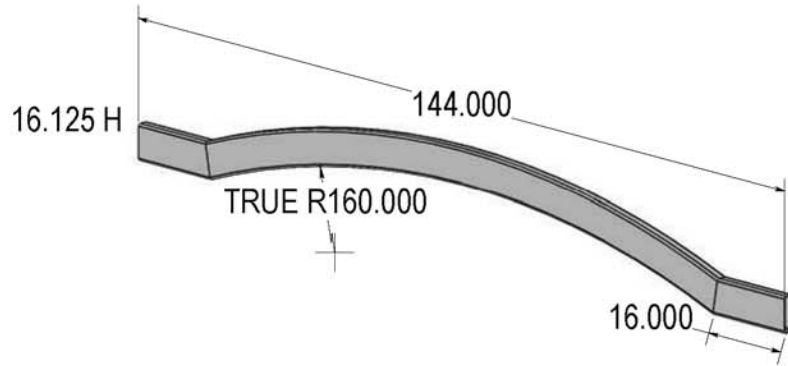

2" x 6" Arched Rails

**2" x 6"
Pergola End**

**2" Rafter
Bracket**

**#8 x 1"
Screw**