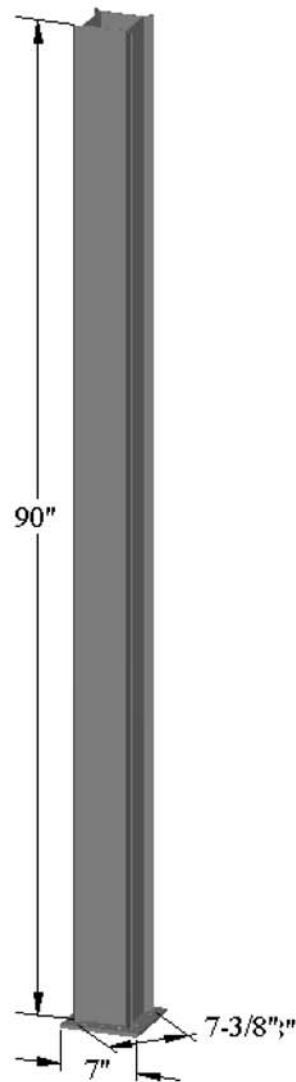

Customers are encouraged to have their pergolas drawn by a local structural engineer. We will provide engineering reports of structural components for these purposes.

Table of Contents

- 1 - Front Cover**
- 2 - Important Information**
- 3 - Table of Contents**
- 4 - 10" Tapered Column**
- 5 - 8" Tapered Column**
- 6 - 8" Straight Round Column**
- 7 - 8" Square Column**
- 8 - Savanna Column**
- 9 - 6" Pergola Posts**
- 10 - 2" x 8" Hollow Rails**
- 11 - 2" x 6" Hollow Rails**
- 12 - 2" x 6" Louvered Roof Rails**
- 13 - 2" x 6" Arched Rails**
- 14 - Aluminum Beam/Rafter Supports**
- 15 - Pergola Shade Covers**
- 16 - Lattice Shade Covers**
- 17 - Blank**
- 18 - Back Cover**

10" Tapered Column / Accessories

10" Tapered Column

Column Mount

Beam Mount

Trim Set

8" Tapered Column / Accessories

8" Tapered Column

Column Mount

Beam Mount

Trim Set

8" Straight Rd. Column / Accessories

8" Straight Rd. Column

Column Mount

Beam Mount

Trim Set

8" Square Column / Accessories

8" Square Column

Column Mount

Beam Mount

Trim Set

Savannah Column / Accessories

Savannah Column

Column Mount

Beam Mount