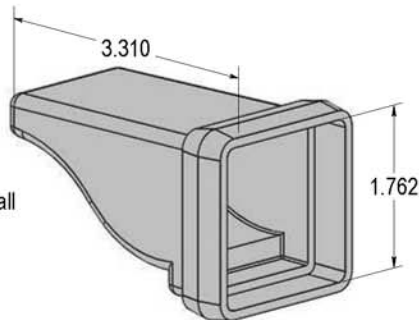

2" x 8" Aluminum Beam Support

For
2" x 8" Hollow
Rails

2" x 6" Aluminum Rafter Supports

For
2" x 6" Hollow
Rails

For
2" x 6" Rails
(Routed for
Louvered Roof)

1 1/2" Sq. Pergola Shade Cover

1 1/2" Sq.
Shade Cover

1 1/2" Sq.
Shade Cover Cap

#8 x 2"
Screw

1 1/2" Sq.
Pergola Coupler

5/8" Hole Plug

1 3/4" Sq. Pergola Shade Cover

1 3/4" Sq.
Shade Cover

1 3/4" Sq.
Shade Cover Cap

#10 x 2 1/4"
Screw