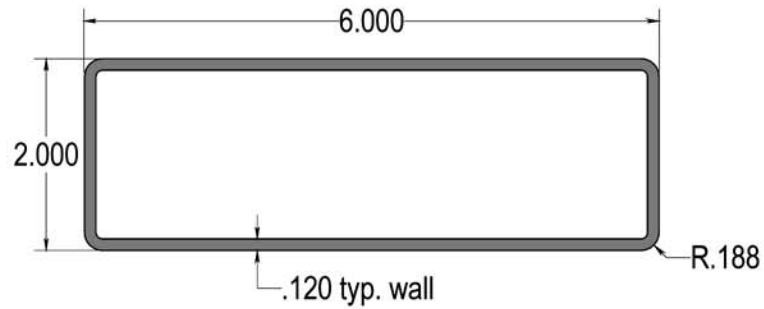

2" x 6" Hollow Louvered Rail / Accessories

**2" x 6"
Pergola End**

**2" Rafter
Bracket**

**#8 x 1"
Screw**