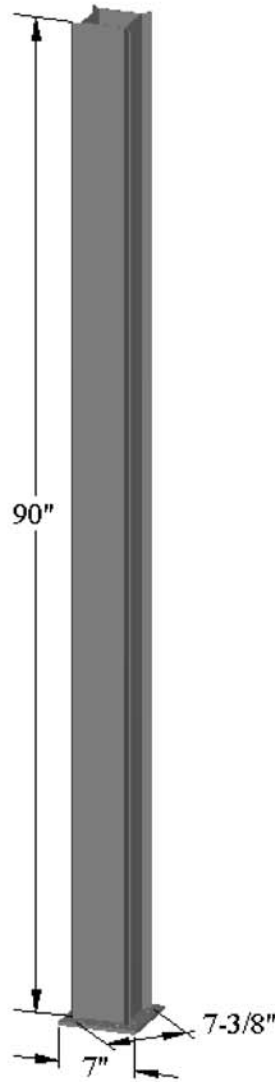

Customers are encouraged to have their pergolas drawn by a local structural engineer. We will provide engineering reports of structural components for these purposes.

Table of Contents

- 1 - Front Cover**
- 2 - Important Information**
- 3 - Table of Contents**
- 4 - 10" Tapered Column**
- 5 - 8" Tapered Column**
- 6 - 8" Straight Round Column**
- 7 - 8" Square Column**
- 8 - Savanna Column**
- 9 - 6" Pergola Posts**
- 10 - 2" x 8" Hollow Rails**
- 11 - 2" x 6" Hollow Rails**
- 12 - 2" x 6" Louvered Roof Rails**
- 13 - 2" x 6" Arched Rails**
- 14 - Aluminum Beam/Rafter Supports**
- 15 - Pergola Shade Covers**
- 16 - Lattice Shade Covers**
- 17 - Blank**
- 18 - Back Cover**

10" Tapered Column / Accessories

10" Tapered Column

Column Mount

Beam Mount

Trim Set

8" Tapered Column / Accessories

8" Tapered Column

Column Mount

Beam Mount

Trim Set

8" Straight Rd. Column / Accessories

8" Straight Rd. Column

Column Mount

Beam Mount

Trim Set

8" Square Column / Accessories

8" Square Column

Column Mount

Beam Mount

Trim Set

Savannah Column / Accessories

Savannah Column

Column Mount

Beam Mount