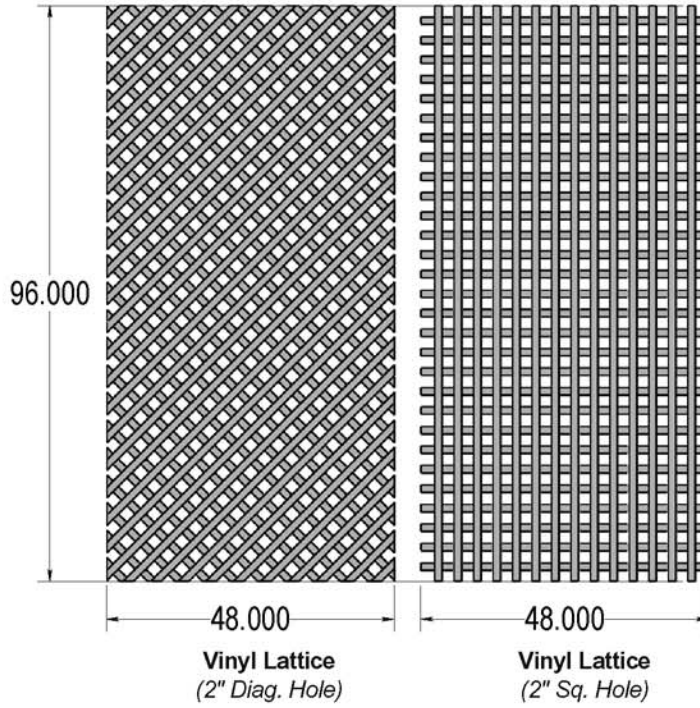

5/8" Hole Plug

7/8" x 3" Pergola Shade Cover

7/8" x 3"
Shade Cover

7/8" x 3"
Shade Cover Cap

#8 x 2"
Screw

5/8" Hole Plug

Lattice Pergola Shade Cover

All material copyright of Superior Plastic Products, Inc.,
Hoover Fence Company - www.hooverfence.com