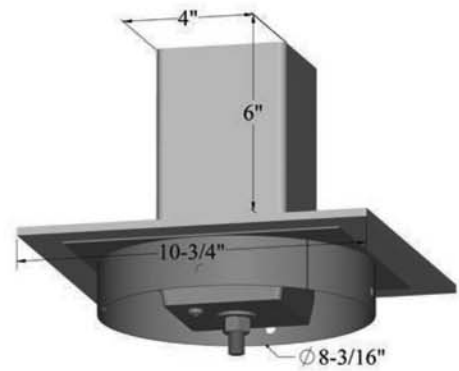

10" Tapered Column / Accessories

10" Tapered Column

Column Mount

Beam Mount

Trim Set

8" Tapered Column / Accessories

8" Tapered Column

Column Mount

Beam Mount

Trim Set

8" Straight Rd. Column / Accessories

8" Straight Rd. Column

Column Mount

Beam Mount

Trim Set

8" Square Column / Accessories