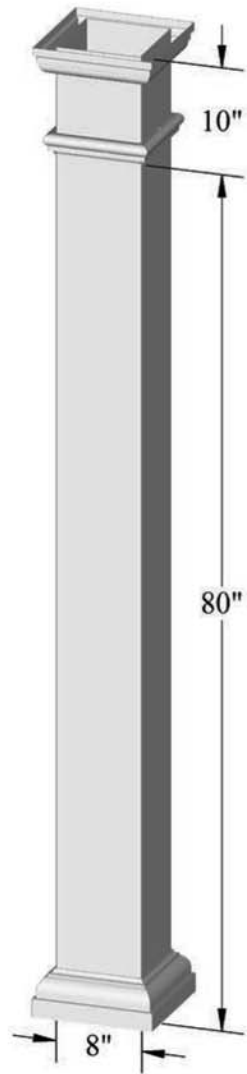

Customers are encouraged to have their pergolas drawn by a local structural engineer. We will provide engineering reports of structural components for these purposes.

Table of Contents

- 1 - Front Cover**
- 2 - Important Information**
- 3 - Table of Contents**
- 4 - 10" Tapered Column**
- 5 - 8" Tapered Column**
- 6 - 8" Straight Round Column**
- 7 - 8" Square Column**
- 8 - Savanna Column**
- 9 - 6" Pergola Posts**
- 10 - 2" x 8" Hollow Rails**
- 11 - 2" x 6" Hollow Rails**
- 12 - 2" x 6" Louvered Roof Rails**
- 13 - 2" x 6" Arched Rails**
- 14 - Aluminum Beam/Rafter Supports**
- 15 - Pergola Shade Covers**
- 16 - Lattice Shade Covers**
- 17 - Blank**
- 18 - Back Cover**

10" Tapered Column / Accessories

10" Tapered Column

Column Mount

Beam Mount

Trim Set

8" Tapered Column / Accessories

8" Tapered Column

Column Mount

Beam Mount

Trim Set

8" Straight Rd. Column / Accessories

8" Straight Rd. Column

Column Mount

Beam Mount

Trim Set

8" Square Column / Accessories

8" Square Column

Column Mount

Beam Mount

Trim Set

Savannah Column / Accessories

Savannah Column

Column Mount

Beam Mount