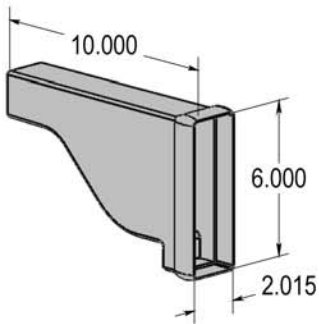

Trim Set

6" Pergola Post / Accessories

Beam Mount

6" Plain Trim

6" Classic Trim

2" x 8" Hollow Rail / Accessories

**2" x 8"
Pergola End**

**2" Rafter
Bracket**

**#8 x 1"
Screw**

**2" x 8"
Rail Cap**

**2" x 8" Wall
Mount Bracket**

2" x 6" Hollow Rail / Accessories

**2" x 6"
Pergola End**

**2" Rafter
Bracket**

**#8 x 1"
Screw**

**2" x 6"
Rail Cap**

**2" x 6" Wall
Mount Bracket**

**2" x 6"
Pergola Coupler**

2" x 6" Hollow Louvered Rail / Accessories

**2" x 6"
Pergola End**

**2" Rafter
Bracket**

**#8 x 1"
Screw**

**2" x 6"
Rail Cap**

**2" x 6"
Wall
Mount Bracket**