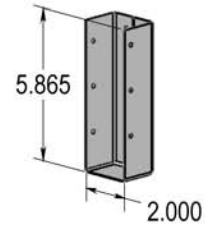

Trim Set

6" Pergola Post / Accessories

Beam Mount

6" Plain Trim

6" Classic Trim

2" x 8" Hollow Rail / Accessories

**2" x 8"
Pergola End**

**2" Rafter
Bracket**

**#8 x 1"
Screw**

**2" x 8"
Rail Cap**

**2" x 8" Wall
Mount Bracket**

2" x 6" Hollow Rail / Accessories

**2" x 6"
Pergola End**

**2" Rafter
Bracket**

**#8 x 1"
Screw**

**2" x 6"
Rail Cap**

**2" x 6" Wall
Mount Bracket**

**2" x 6"
Pergola Coupler**

2" x 6" Hollow Louvered Rail / Accessories

**2" x 6"
Pergola End**

**2" Rafter
Bracket**

**#8 x 1"
Screw**

**2" x 6"
Rail Cap**

**2" x 6"
Wall
Mount Bracket**