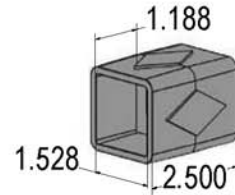

1 1/2" Sq.
Pergola Coupler