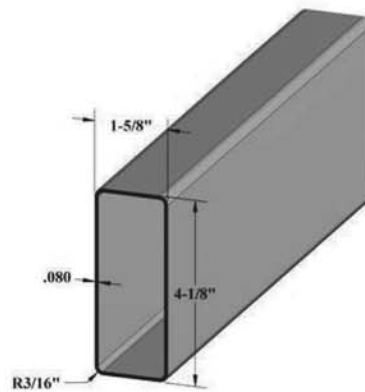

2" x 8" Aluminum Beam Support

For
2" x 8" Hollow
Rails

2" x 6" Aluminum Rafter Supports

For
2" x 6" Hollow
Rails

For
2" x 6" Rails
(Routed for
Louvered Roof)

1 1/2" Sq. Pergola Shade Cover

1 1/2" Sq.
Shade Cover