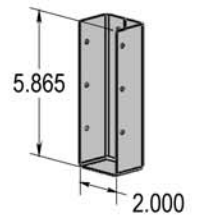

Trim Set

6" Pergola Post / Accessories

Beam Mount

6" Plain Trim

6" Classic Trim

2" x 8" Hollow Rail / Accessories

**2" x 8"
Pergola End**

**2" Rafter
Bracket**

**#8 x 1"
Screw**

**2" x 8"
Rail Cap**

**2" x 8" Wall
Mount Bracket**

2" x 6" Hollow Rail / Accessories

**2" x 6"
Pergola End**

**2" Rafter
Bracket**

**#8 x 1"
Screw**

**2" x 6"
Rail Cap**