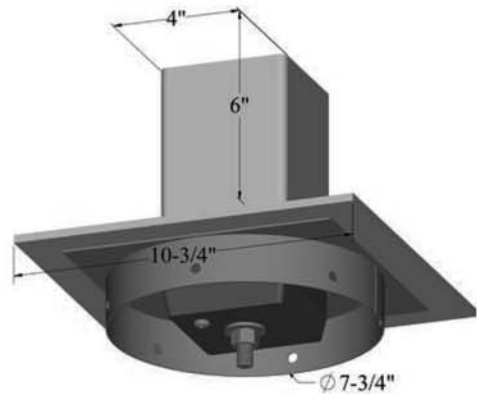

10" Tapered Column / Accessories

10" Tapered Column

Column Mount

Beam Mount

Trim Set

8" Tapered Column / Accessories

8" Tapered Column

Column Mount

Beam Mount

Trim Set

8" Straight Rd. Column / Accessories

8" Straight Rd. Column

Column Mount

Beam Mount

Trim Set

8" Square Column / Accessories

8" Square Column

Column Mount

Beam Mount

Trim Set

Savannah Column / Accessories

Savannah Column

Column Mount

Beam Mount