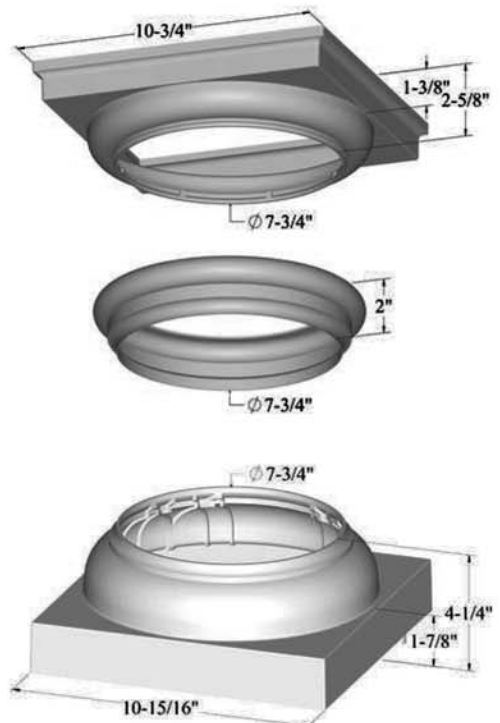

10" Tapered Column / Accessories

10" Tapered Column

Column Mount

Beam Mount

Trim Set

8" Tapered Column / Accessories

8" Tapered Column

Column Mount

Beam Mount

Trim Set

8" Straight Rd. Column / Accessories

8" Straight Rd. Column

Column Mount

Beam Mount

Trim Set

8" Square Column / Accessories

8" Square Column

Column Mount

Beam Mount

Trim Set

Savannah Column / Accessories

Savannah Column

Column Mount

Beam Mount

Trim Set

6" Pergola Post / Accessories

Beam Mount

6" Plain Trim

6" Classic Trim

2" x 8" Hollow Rail / Accessories

**2" x 8"
Pergola End**

**2" Rafter
Bracket**