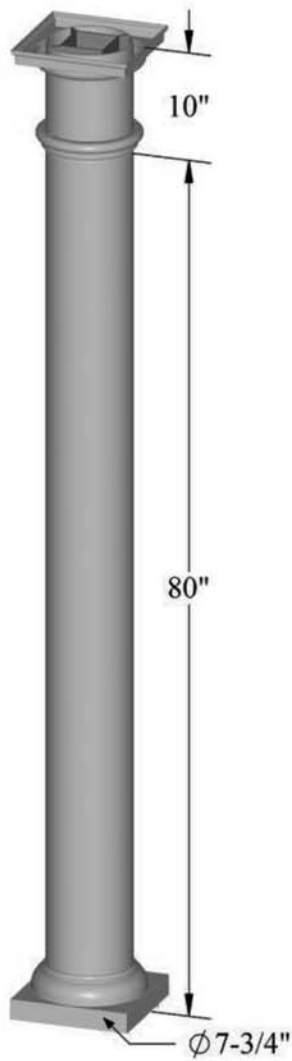

Customers are encouraged to have their pergolas drawn by a local structural engineer. We will provide engineering reports of structural components for these purposes.

Table of Contents

- 1 - Front Cover**
- 2 - Important Information**
- 3 - Table of Contents**
- 4 - 10" Tapered Column**
- 5 - 8" Tapered Column**
- 6 - 8" Straight Round Column**
- 7 - 8" Square Column**
- 8 - Savanna Column**
- 9 - 6" Pergola Posts**
- 10 - 2" x 8" Hollow Rails**
- 11 - 2" x 6" Hollow Rails**
- 12 - 2" x 6" Louvered Roof Rails**
- 13 - 2" x 6" Arched Rails**
- 14 - Aluminum Beam/Rafter Supports**
- 15 - Pergola Shade Covers**
- 16 - Lattice Shade Covers**
- 17 - Blank**
- 18 - Back Cover**

10" Tapered Column / Accessories

10" Tapered Column

Column Mount

Beam Mount

Trim Set

8" Tapered Column / Accessories

8" Tapered Column

Column Mount

Beam Mount

Trim Set

8" Straight Rd. Column / Accessories

8" Straight Rd. Column

Column Mount

Beam Mount

Trim Set

8" Square Column / Accessories

8" Square Column

Column Mount

Beam Mount

Trim Set

Savannah Column / Accessories

Savannah Column

Column Mount

Beam Mount