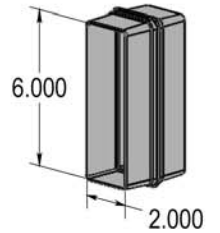

**2" x 6"
Pergola Coupler**

2" x 6" Arched Rails

**2" x 6"
Pergola End**

**2" Rafter
Bracket**

**#8 x 1"
Screw**

**2" x 6"
Rail Cap**

**2" x 6"
Wall
Mount Bracket**

**2" x 6"
Pergola Coupler**