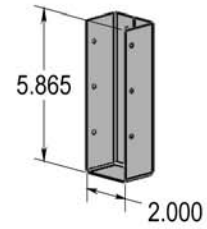

**2" x 6" Wall
Mount Bracket**

**2" x 6"
Pergola Coupler**

2" x 6" Hollow Louvered Rail / Accessories

**2" x 6"
Pergola End**

**2" Rafter
Bracket**

**#8 x 1"
Screw**

**2" x 6"
Rail Cap**

**2" x 6"
Wall
Mount Bracket**

**2" x 6"
Pergola Coupler**

2" x 6" Arched Rails

**2" x 6"
Pergola End**

**2" Rafter
Bracket**

**#8 x 1"
Screw**

**2" x 6"
Rail Cap**

**2" x 6"
Wall
Mount Bracket**

**2" x 6"
Pergola Coupler**

2" x 8" Aluminum Beam Support

For
2" x 8" Hollow
Rails

2" x 6" Aluminum Rafter Supports

For
2" x 6" Hollow
Rails

For
2" x 6" Rails
(Routed for
Louvered Roof)

1 1/2" Sq. Pergola Shade Cover

1 1/2" Sq.
Shade Cover