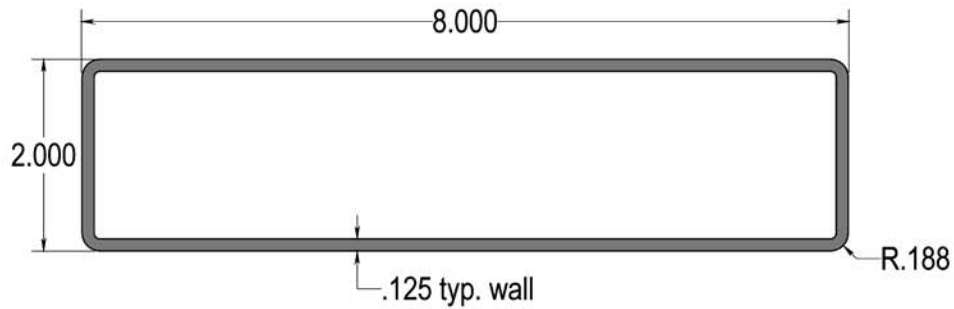

8" Square Column

Column Mount

Beam Mount

Trim Set

Savannah Column / Accessories

Savannah Column

Column Mount

Beam Mount

Trim Set

6" Pergola Post / Accessories

Beam Mount

6" Plain Trim

6" Classic Trim

2" x 8" Hollow Rail / Accessories

**2" x 8"
Pergola End**

**2" Rafter
Bracket**