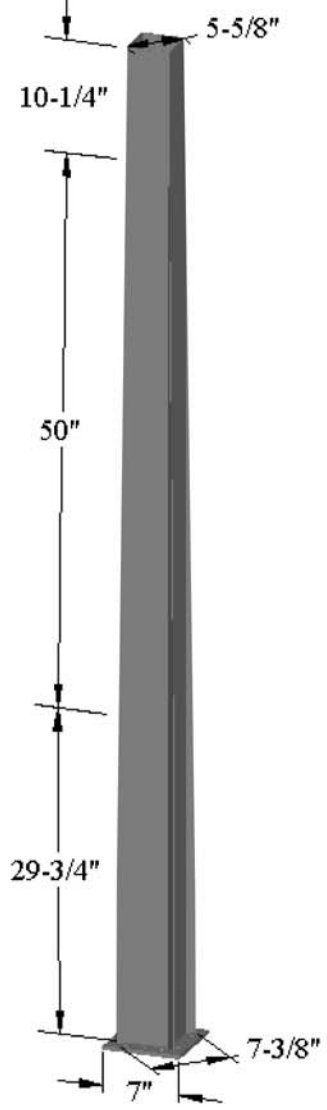

Customers are encouraged to have their pergolas drawn by a local structural engineer. We will provide engineering reports of structural components for these purposes.

Table of Contents

- 1 - Front Cover**
- 2 - Important Information**
- 3 - Table of Contents**
- 4 - 10" Tapered Column**
- 5 - 8" Tapered Column**
- 6 - 8" Straight Round Column**
- 7 - 8" Square Column**
- 8 - Savanna Column**
- 9 - 6" Pergola Posts**
- 10 - 2" x 8" Hollow Rails**
- 11 - 2" x 6" Hollow Rails**
- 12 - 2" x 6" Louvered Roof Rails**
- 13 - 2" x 6" Arched Rails**
- 14 - Aluminum Beam/Rafter Supports**
- 15 - Pergola Shade Covers**
- 16 - Lattice Shade Covers**
- 17 - Blank**
- 18 - Back Cover**

10" Tapered Column / Accessories

10" Tapered Column

Column Mount

Beam Mount

Trim Set

8" Tapered Column / Accessories

8" Tapered Column

Column Mount

Beam Mount

Trim Set

8" Straight Rd. Column / Accessories

8" Straight Rd. Column

Column Mount

Beam Mount

Trim Set

8" Square Column / Accessories

8" Square Column

Column Mount

Beam Mount

Trim Set

Savannah Column / Accessories

Savannah Column

Column Mount

Beam Mount