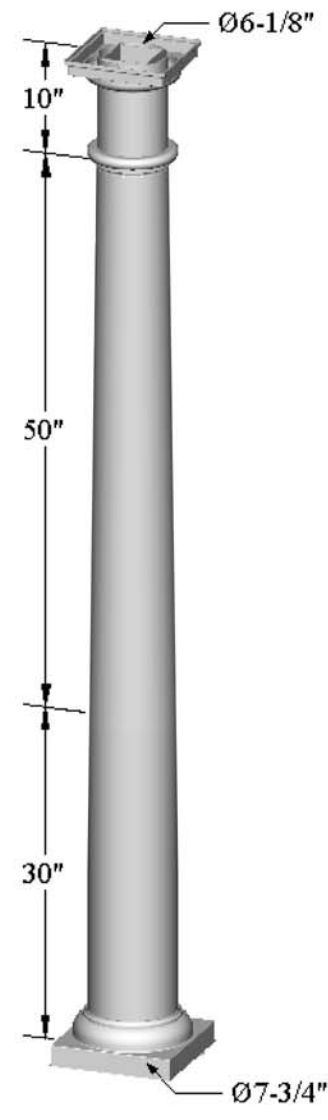

Customers are encouraged to have their pergolas drawn by a local structural engineer. We will provide engineering reports of structural components for these purposes.

Table of Contents

- 1 - Front Cover**
- 2 - Important Information**
- 3 - Table of Contents**
- 4 - 10" Tapered Column**
- 5 - 8" Tapered Column**
- 6 - 8" Straight Round Column**
- 7 - 8" Square Column**
- 8 - Savanna Column**
- 9 - 6" Pergola Posts**
- 10 - 2" x 8" Hollow Rails**
- 11 - 2" x 6" Hollow Rails**
- 12 - 2" x 6" Louvered Roof Rails**
- 13 - 2" x 6" Arched Rails**
- 14 - Aluminum Beam/Rafter Supports**
- 15 - Pergola Shade Covers**
- 16 - Lattice Shade Covers**
- 17 - Blank**
- 18 - Back Cover**

10" Tapered Column / Accessories

10" Tapered Column

Column Mount

Beam Mount

Trim Set

8" Tapered Column / Accessories

8" Tapered Column

Column Mount

Beam Mount

Trim Set

8" Straight Rd. Column / Accessories

8" Straight Rd. Column

Column Mount

Beam Mount

Trim Set

8" Square Column / Accessories

8" Square Column

Column Mount

Beam Mount

Trim Set

Savannah Column / Accessories

Savannah Column

Column Mount

Beam Mount