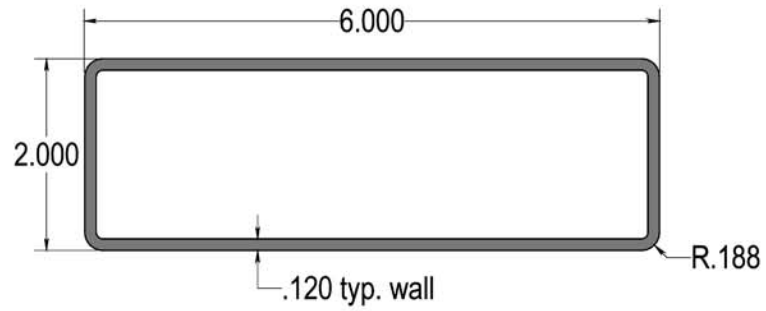

**#8 x 1"
Screw**

**2" x 8"
Rail Cap**

**2" x 8" Wall
Mount Bracket**

2" x 6" Hollow Rail / Accessories

**2" x 6"
Pergola End**

**2" Rafter
Bracket**

**#8 x 1"
Screw**

**2" x 6"
Rail Cap**