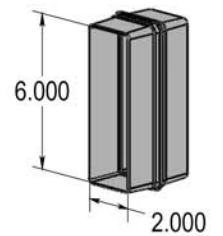

**2" x 6" Wall
Mount Bracket**

**2" x 6"
Pergola Coupler**

2" x 6" Hollow Louvered Rail / Accessories

**2" x 6"
Pergola End**

**2" Rafter
Bracket**

**#8 x 1"
Screw**

**2" x 6"
Rail Cap**

**2" x 6"
Wall
Mount Bracket**