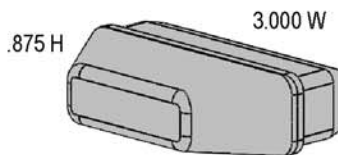

7/8" x 3"
Shade Cover Cap