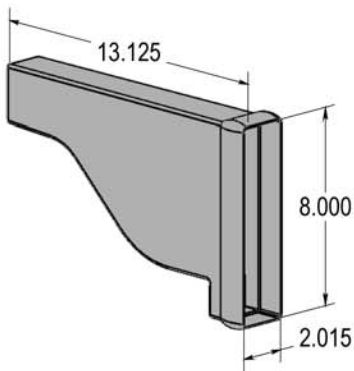

8" Square Column

Column Mount

Beam Mount

Trim Set

Savannah Column / Accessories

Savannah Column

Column Mount

Beam Mount

Trim Set

6" Pergola Post / Accessories

Beam Mount

6" Plain Trim

6" Classic Trim

2" x 8" Hollow Rail / Accessories

**2" x 8"
Pergola End**

**2" Rafter
Bracket**

**#8 x 1"
Screw**

**2" x 8"
Rail Cap**

**2" x 8" Wall
Mount Bracket**

2" x 6" Hollow Rail / Accessories

**2" x 6"
Pergola End**

**2" Rafter
Bracket**

**#8 x 1"
Screw**

**2" x 6"
Rail Cap**