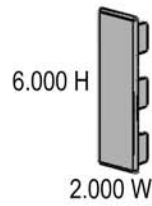

**#8 x 1"
Screw**

**2" x 8"
Rail Cap**

**2" x 8" Wall
Mount Bracket**

2" x 6" Hollow Rail / Accessories

**2" x 6"
Pergola End**

**2" Rafter
Bracket**

**#8 x 1"
Screw**

**2" x 6"
Rail Cap**