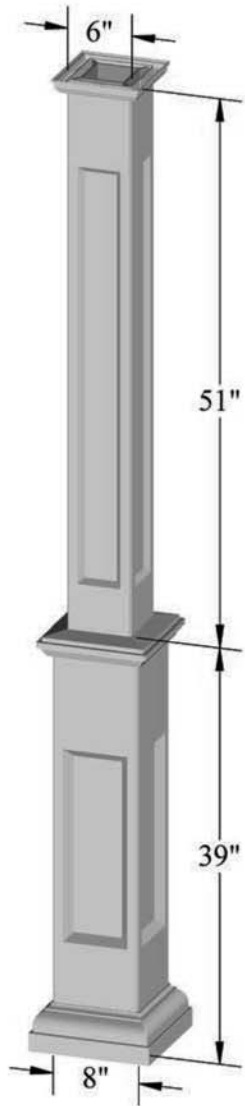

Customers are encouraged to have their pergolas drawn by a local structural engineer. We will provide engineering reports of structural components for these purposes.

Table of Contents

- 1 - Front Cover**
- 2 - Important Information**
- 3 - Table of Contents**
- 4 - 10" Tapered Column**
- 5 - 8" Tapered Column**
- 6 - 8" Straight Round Column**
- 7 - 8" Square Column**
- 8 - Savanna Column**
- 9 - 6" Pergola Posts**
- 10 - 2" x 8" Hollow Rails**
- 11 - 2" x 6" Hollow Rails**
- 12 - 2" x 6" Louvered Roof Rails**
- 13 - 2" x 6" Arched Rails**
- 14 - Aluminum Beam/Rafter Supports**
- 15 - Pergola Shade Covers**
- 16 - Lattice Shade Covers**
- 17 - Blank**
- 18 - Back Cover**

Beam Mount

Trim Set

8" Straight Rd. Column / Accessories

8" Straight Rd. Column

Column Mount

Beam Mount

Trim Set

8" Square Column / Accessories

8" Square Column

Column Mount

Beam Mount

Trim Set

Savannah Column / Accessories

Savannah Column

Column Mount

Beam Mount

Trim Set

6" Pergola Post / Accessories

Beam Mount

6" Plain Trim

6" Classic Trim

2" x 8" Hollow Rail / Accessories

**2" x 8"
Pergola End**

**2" Rafter
Bracket**