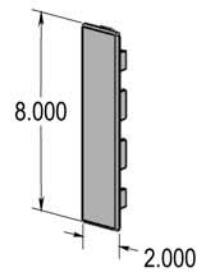

8" Square Column

Column Mount

Beam Mount

Trim Set

Savannah Column / Accessories

Savannah Column

Column Mount

Beam Mount

Trim Set

6" Pergola Post / Accessories

Beam Mount

6" Plain Trim

6" Classic Trim

2" x 8" Hollow Rail / Accessories

**2" x 8"
Pergola End**

**2" Rafter
Bracket**

**#8 x 1"
Screw**

**2" x 8"
Rail Cap**

**2" x 8" Wall
Mount Bracket**

2" x 6" Hollow Rail / Accessories

**2" x 6"
Pergola End**

**2" Rafter
Bracket**

**#8 x 1"
Screw**

**2" x 6"
Rail Cap**