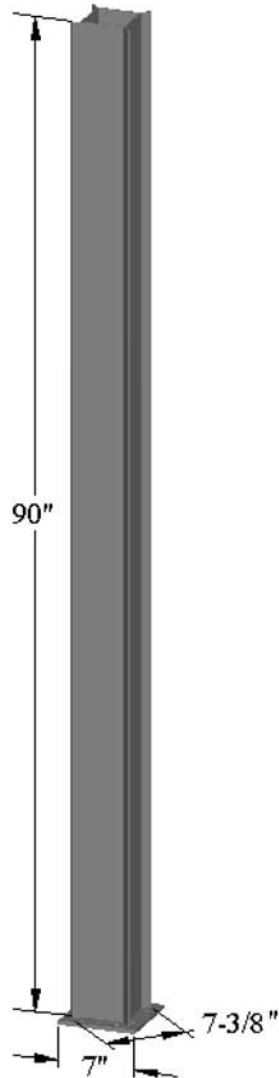

Lattice and canopies are only recommended for pergolas containing aluminum support for beams and rafters (consult load limitations for aluminum supports used for inserts).

Aluminum cores are required for all beams and recommended for all rafters spanning distances greater than 12'.

Customers are encouraged to have their pergolas drawn by a local structural engineer. We will provide engineering reports of structural components for these purposes.

Table of Contents

- 1 - Front Cover**
- 2 - Important Information**
- 3 - Table of Contents**
- 4 - 10" Tapered Column**
- 5 - 8" Tapered Column**
- 6 - 8" Straight Round Column**
- 7 - 8" Square Column**
- 8 - Savanna Column**
- 9 - 6" Pergola Posts**
- 10 - 2" x 8" Hollow Rails**
- 11 - 2" x 6" Hollow Rails**
- 12 - 2" x 6" Louvered Roof Rails**
- 13 - 2" x 6" Arched Rails**
- 14 - Aluminum Beam/Rafter Supports**
- 15 - Pergola Shade Covers**
- 16 - Lattice Shade Covers**
- 17 - Blank**
- 18 - Back Cover**

10" Tapered Column / Accessories

10" Tapered Column

Column Mount

Beam Mount

Trim Set

8" Tapered Column / Accessories

8" Tapered Column

Column Mount

Beam Mount

Trim Set

8" Straight Rd. Column / Accessories

8" Straight Rd. Column

Column Mount

Beam Mount

Trim Set

8" Square Column / Accessories