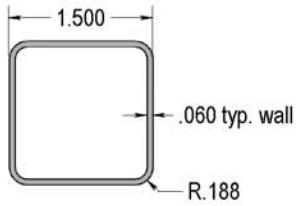

**2" x 6"
Pergola Coupler**

2" x 6" Arched Rails

**2" x 6"
Pergola End**

**2" Rafter
Bracket**

**#8 x 1"
Screw**

**2" x 6"
Rail Cap**

**2" x 6"
Wall
Mount Bracket**

**2" x 6"
Pergola Coupler**

2" x 8" Aluminum Beam Support

For
2" x 8" Hollow
Rails

2" x 6" Aluminum Rafter Supports

For
2" x 6" Hollow
Rails

For
2" x 6" Rails
(Routed for
Louvered Roof)

1 1/2" Sq. Pergola Shade Cover

1 1/2" Sq.
Shade Cover