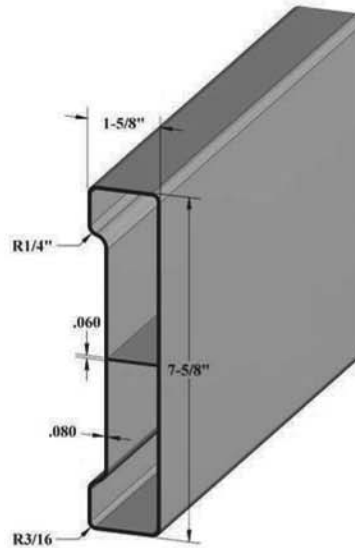

**2" x 6"
Pergola Coupler**

2" x 6" Arched Rails

**2" x 6"
Pergola End**

**2" Rafter
Bracket**

**#8 x 1"
Screw**

**2" x 6"
Rail Cap**

**2" x 6"
Wall
Mount Bracket**

**2" x 6"
Pergola Coupler**

2" x 8" Aluminum Beam Support

For
2" x 8" Hollow
Rails

2" x 6" Aluminum Rafter Supports

For
2" x 6" Hollow
Rails

For
2" x 6" Rails
(Routed for
Louvered Roof)

1 1/2" Sq. Pergola Shade Cover

1 1/2" Sq.
Shade Cover