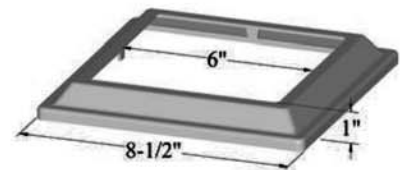

Beam Mount

Trim Set

8" Straight Rd. Column / Accessories

8" Straight Rd. Column

Column Mount

Beam Mount

Trim Set

8" Square Column / Accessories

8" Square Column

Column Mount

Beam Mount

Trim Set

Savannah Column / Accessories

Savannah Column

Column Mount

Beam Mount

Trim Set

6" Pergola Post / Accessories

Beam Mount

6" Plain Trim

6" Classic Trim

2" x 8" Hollow Rail / Accessories

**2" x 8"
Pergola End**

**2" Rafter
Bracket**