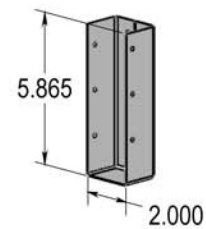

**#8 x 1"
Screw**

**2" x 8"
Rail Cap**

**2" x 8" Wall
Mount Bracket**

2" x 6" Hollow Rail / Accessories

**2" x 6"
Pergola End**

**2" Rafter
Bracket**

**#8 x 1"
Screw**

**2" x 6"
Rail Cap**

**2" x 6" Wall
Mount Bracket**

**2" x 6"
Pergola Coupler**

2" x 6" Hollow Louvered Rail / Accessories

**2" x 6"
Pergola End**

**2" Rafter
Bracket**

**#8 x 1"
Screw**

**2" x 6"
Rail Cap**

**2" x 6"
Wall
Mount Bracket**

**2" x 6"
Pergola Coupler**

2" x 6" Arched Rails

**2" x 6"
Pergola End**

**2" Rafter
Bracket**

**#8 x 1"
Screw**

**2" x 6"
Rail Cap**

**2" x 6"
Wall
Mount Bracket**

**2" x 6"
Pergola Coupler**