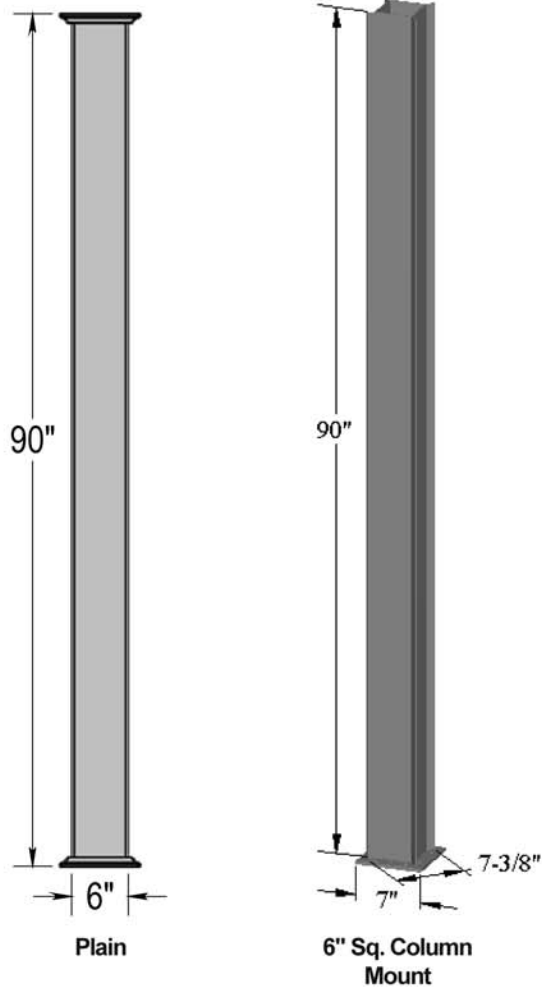

10" Tapered Column / Accessories

10" Tapered Column

Column Mount

Beam Mount

Trim Set

8" Tapered Column / Accessories

8" Tapered Column

Column Mount

Beam Mount

Trim Set

8" Straight Rd. Column / Accessories

8" Straight Rd. Column

Column Mount

Beam Mount

Trim Set

8" Square Column / Accessories

8" Square Column

Column Mount

Beam Mount

Trim Set

Savannah Column / Accessories

Savannah Column

Column Mount

Beam Mount

Trim Set

6" Pergola Post / Accessories

Beam Mount

6" Plain Trim

6" Classic Trim

2" x 8" Hollow Rail / Accessories

**2" x 8"
Pergola End**

**2" Rafter
Bracket**