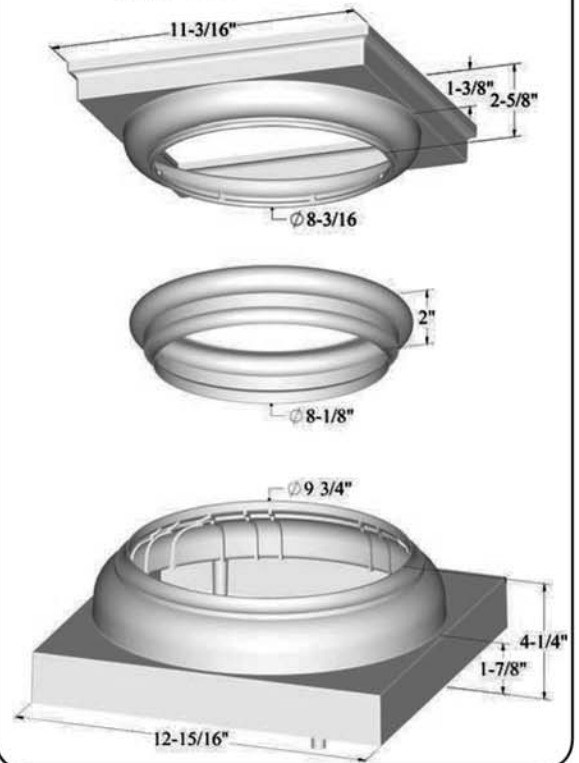

Customers are encouraged to have their pergolas drawn by a local structural engineer. We will provide engineering reports of structural components for these purposes.

Table of Contents

- 1 - Front Cover**
- 2 - Important Information**
- 3 - Table of Contents**
- 4 - 10" Tapered Column**
- 5 - 8" Tapered Column**
- 6 - 8" Straight Round Column**
- 7 - 8" Square Column**
- 8 - Savanna Column**
- 9 - 6" Pergola Posts**
- 10 - 2" x 8" Hollow Rails**
- 11 - 2" x 6" Hollow Rails**
- 12 - 2" x 6" Louvered Roof Rails**
- 13 - 2" x 6" Arched Rails**
- 14 - Aluminum Beam/Rafter Supports**
- 15 - Pergola Shade Covers**
- 16 - Lattice Shade Covers**
- 17 - Blank**
- 18 - Back Cover**

10" Tapered Column / Accessories

10" Tapered Column

Column Mount

Beam Mount

Trim Set

8" Tapered Column / Accessories

8" Tapered Column

Column Mount

Beam Mount

Trim Set

8" Straight Rd. Column / Accessories

8" Straight Rd. Column

Column Mount

Beam Mount

Trim Set

8" Square Column / Accessories