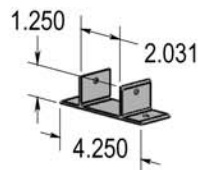

**2" x 6" Wall
Mount Bracket**

**2" x 6"
Pergola Coupler**

2" x 6" Hollow Louvered Rail / Accessories

**2" x 6"
Pergola End**

**2" Rafter
Bracket**

**#8 x 1"
Screw**

**2" x 6"
Rail Cap**

**2" x 6"
Wall
Mount Bracket**