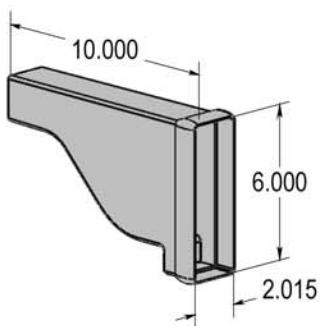

Trim Set

6" Pergola Post / Accessories

Beam Mount

6" Plain Trim

6" Classic Trim

2" x 8" Hollow Rail / Accessories

**2" x 8"
Pergola End**

**2" Rafter
Bracket**

**#8 x 1"
Screw**

**2" x 8"
Rail Cap**

**2" x 8" Wall
Mount Bracket**

2" x 6" Hollow Rail / Accessories

**2" x 6"
Pergola End**

**2" Rafter
Bracket**

**#8 x 1"
Screw**

**2" x 6"
Rail Cap**

**2" x 6" Wall
Mount Bracket**

**2" x 6"
Pergola Coupler**

2" x 6" Hollow Louvered Rail / Accessories

**2" x 6"
Pergola End**

**2" Rafter
Bracket**

**#8 x 1"
Screw**

**2" x 6"
Rail Cap**

**2" x 6"
Wall
Mount Bracket**