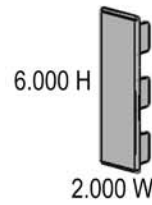

**2" x 6"
Pergola Coupler**

2" x 6" Arched Rails

**2" x 6"
Pergola End**

**2" Rafter
Bracket**

**#8 x 1"
Screw**

**2" x 6"
Rail Cap**

**2" x 6"
Wall
Mount Bracket**

**2" x 6"
Pergola Coupler**