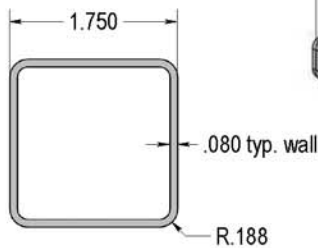

2" x 8" Aluminum Beam Support

For
2" x 8" Hollow
Rails

2" x 6" Aluminum Rafter Supports

For
2" x 6" Hollow
Rails

For
2" x 6" Rails
(Routed for
Louvered Roof)

1 1/2" Sq. Pergola Shade Cover

1 1/2" Sq.
Shade Cover

1 1/2" Sq.
Shade Cover Cap

#8 x 2"
Screw

1 1/2" Sq.
Pergola Coupler

5/8" Hole Plug

1 3/4" Sq. Pergola Shade Cover

1 3/4" Sq.
Shade Cover

1 3/4" Sq.
Shade Cover Cap

#10 x 2 1/4"
Screw