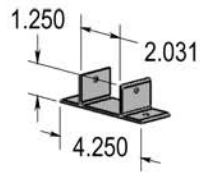

**2" Rafter
Bracket**