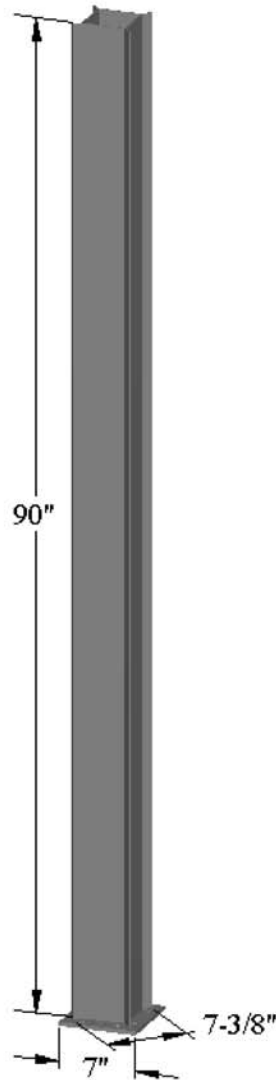

10" Tapered Column / Accessories

10" Tapered Column

Column Mount

Beam Mount

Trim Set

8" Tapered Column / Accessories

8" Tapered Column

Column Mount

Beam Mount

Trim Set

8" Straight Rd. Column / Accessories

8" Straight Rd. Column

Column Mount

Beam Mount

Trim Set

8" Square Column / Accessories

8" Square Column

Column Mount

Beam Mount

Trim Set

Savannah Column / Accessories

Savannah Column

Column Mount

Beam Mount

Trim Set

6" Pergola Post / Accessories

Beam Mount

6" Plain Trim

6" Classic Trim

2" x 8" Hollow Rail / Accessories

**2" x 8"
Pergola End**

**2" Rafter
Bracket**