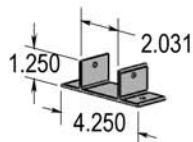

Trim Set

6" Pergola Post / Accessories

Beam Mount

6" Plain Trim

6" Classic Trim

2" x 8" Hollow Rail / Accessories

**2" x 8"
Pergola End**

**2" Rafter
Bracket**