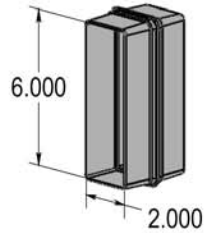

**2" x 6"
Pergola Coupler**