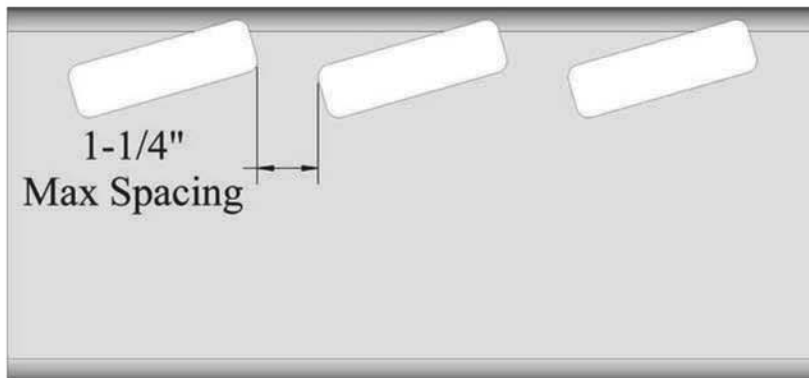

2" x 6" Hollow Louvered Rail / Accessories

**2" x 6"
Pergola End**

**2" Rafter
Bracket**

**#8 x 1"
Screw**