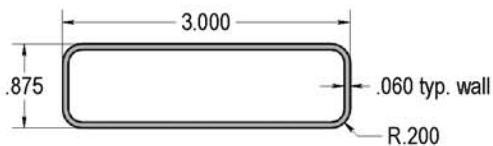

7/8" x 3" Pergola Shade Cover

7/8" x 3"
Shade Cover