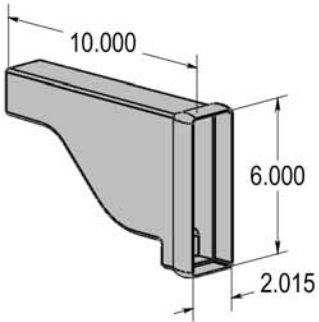

**#8 x 1"
Screw**

**2" x 8"
Rail Cap**

**2" x 8" Wall
Mount Bracket**

2" x 6" Hollow Rail / Accessories

**2" x 6"
Pergola End**

**2" Rafter
Bracket**

**#8 x 1"
Screw**

**2" x 6"
Rail Cap**

**2" x 6" Wall
Mount Bracket**

**2" x 6"
Pergola Coupler**

2" x 6" Hollow Louvered Rail / Accessories

**2" x 6"
Pergola End**

**2" Rafter
Bracket**

**#8 x 1"
Screw**

**2" x 6"
Rail Cap**

**2" x 6"
Wall
Mount Bracket**

**2" x 6"
Pergola Coupler**

2" x 6" Arched Rails

**2" x 6"
Pergola End**

**2" Rafter
Bracket**

**#8 x 1"
Screw**

**2" x 6"
Rail Cap**

**2" x 6"
Wall
Mount Bracket**

**2" x 6"
Pergola Coupler**