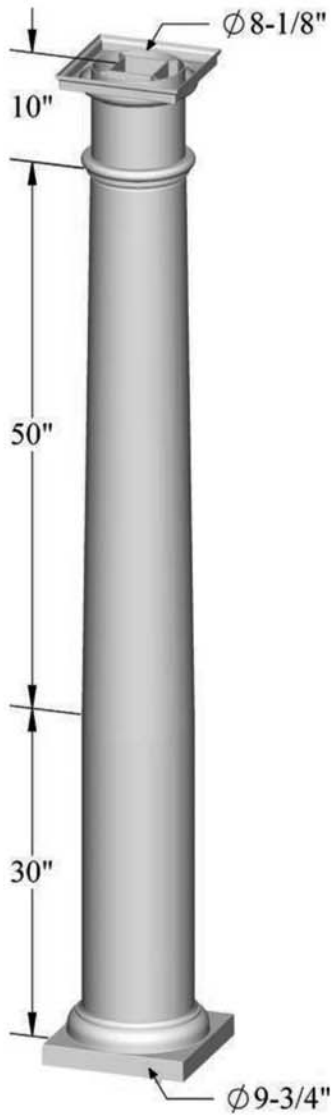

Lattice and canopies are only recommended for pergolas containing aluminum support for beams and rafters (consult load limitations for aluminum supports used for inserts).

Aluminum cores are required for all beams and recommended for all rafters spanning distances greater than 12'.

Customers are encouraged to have their pergolas drawn by a local structural engineer. We will provide engineering reports of structural components for these purposes.

Table of Contents

- 1 - Front Cover**
- 2 - Important Information**
- 3 - Table of Contents**
- 4 - 10" Tapered Column**
- 5 - 8" Tapered Column**
- 6 - 8" Straight Round Column**
- 7 - 8" Square Column**
- 8 - Savanna Column**
- 9 - 6" Pergola Posts**
- 10 - 2" x 8" Hollow Rails**
- 11 - 2" x 6" Hollow Rails**
- 12 - 2" x 6" Louvered Roof Rails**
- 13 - 2" x 6" Arched Rails**
- 14 - Aluminum Beam/Rafter Supports**
- 15 - Pergola Shade Covers**
- 16 - Lattice Shade Covers**
- 17 - Blank**
- 18 - Back Cover**

10" Tapered Column / Accessories

10" Tapered Column

Column Mount

Beam Mount

Trim Set

8" Tapered Column / Accessories

8" Tapered Column

Column Mount

Beam Mount

Trim Set

8" Straight Rd. Column / Accessories

8" Straight Rd. Column

Column Mount

Beam Mount

Trim Set

8" Square Column / Accessories