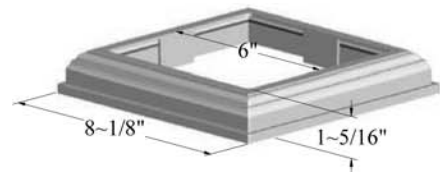

8" Square Column

Column Mount

Beam Mount

Trim Set

Savannah Column / Accessories

Savannah Column

Column Mount

Beam Mount

Trim Set

6" Pergola Post / Accessories

Beam Mount

6" Plain Trim

6" Classic Trim

2" x 8" Hollow Rail / Accessories

**2" x 8"
Pergola End**

**2" Rafter
Bracket**

**#8 x 1"
Screw**

**2" x 8"
Rail Cap**

**2" x 8" Wall
Mount Bracket**

2" x 6" Hollow Rail / Accessories

**2" x 6"
Pergola End**

**2" Rafter
Bracket**

**#8 x 1"
Screw**

**2" x 6"
Rail Cap**