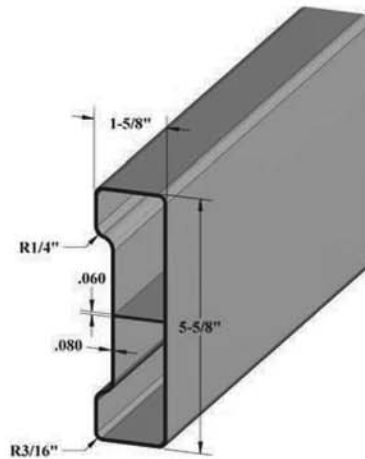

**2" x 6"
Pergola Coupler**

2" x 6" Arched Rails

**2" x 6"
Pergola End**

**2" Rafter
Bracket**

**#8 x 1"
Screw**

**2" x 6"
Rail Cap**

**2" x 6"
Wall
Mount Bracket**

**2" x 6"
Pergola Coupler**

2" x 8" Aluminum Beam Support

For
2" x 8" Hollow
Rails

2" x 6" Aluminum Rafter Supports

For
2" x 6" Hollow
Rails

For
2" x 6" Rails
(Routed for
Louvered Roof)

1 1/2" Sq. Pergola Shade Cover

1 1/2" Sq.
Shade Cover